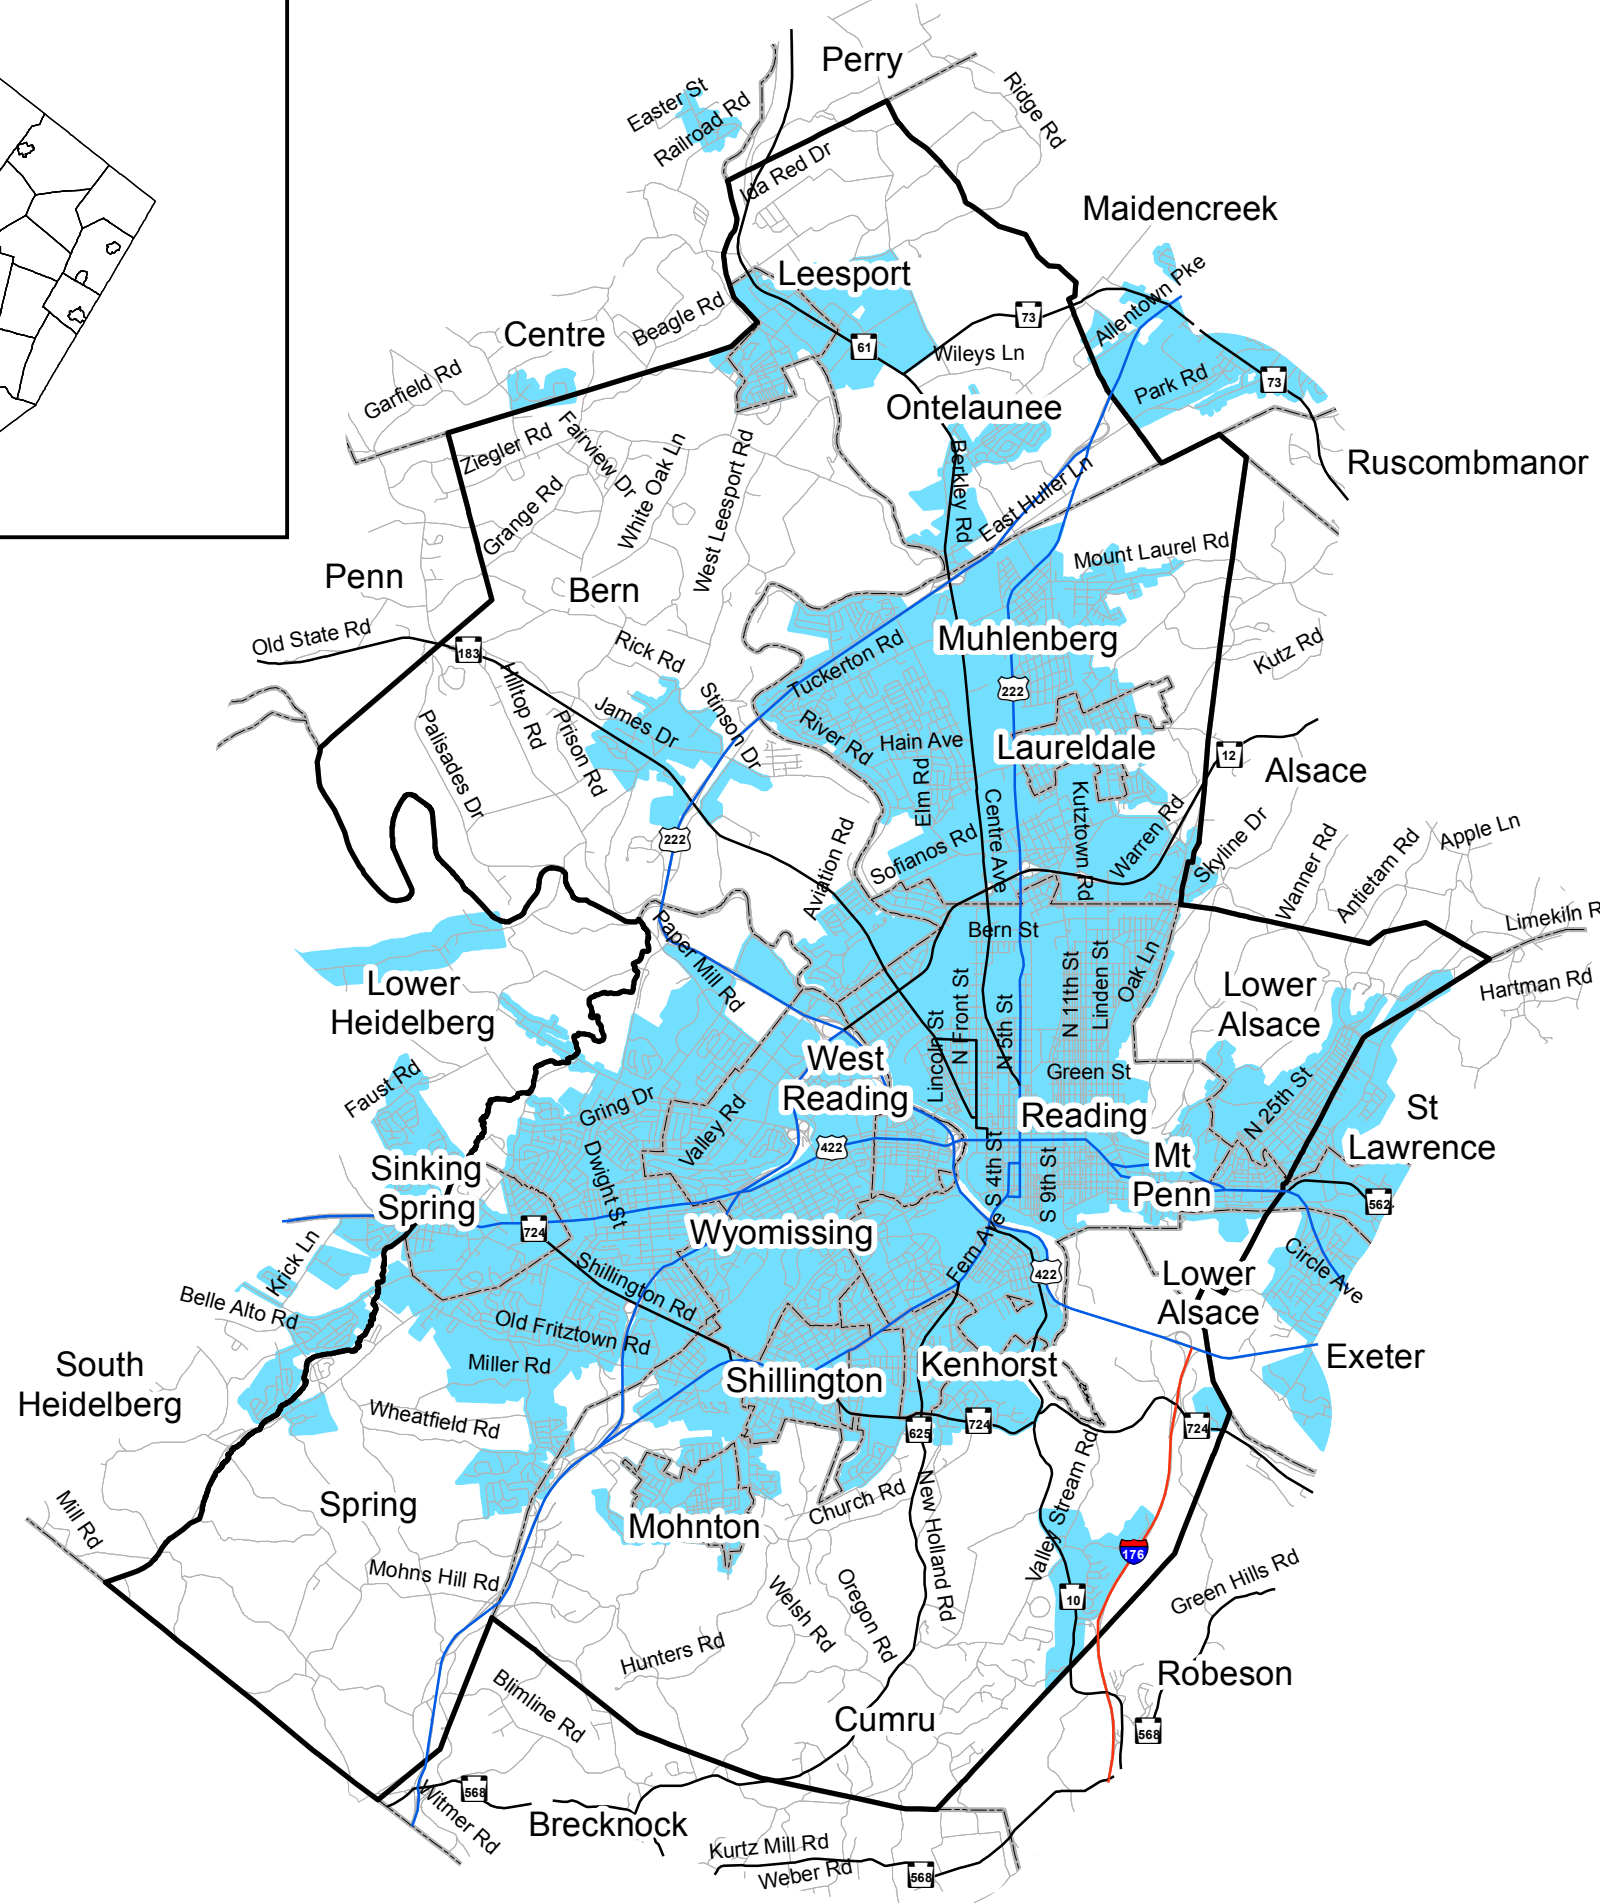

Metro Region

Sewer and Water Regionalization Update
December 2011

**Public Water
Service Areas
Metro Region**

Legend

- Existing Public Water
- Metro Region Boundary
- Municipal Boundaries
- Interstate
- US Route
- State Route
- Roads

Source: Berks County Planning Commission, Berks County GIS, Berks County Department of Emergency Services, DEP, local municipalities
Map created by: Berks County Planning Commission

BAB 12/11

www.co.berks.pa.us/planning