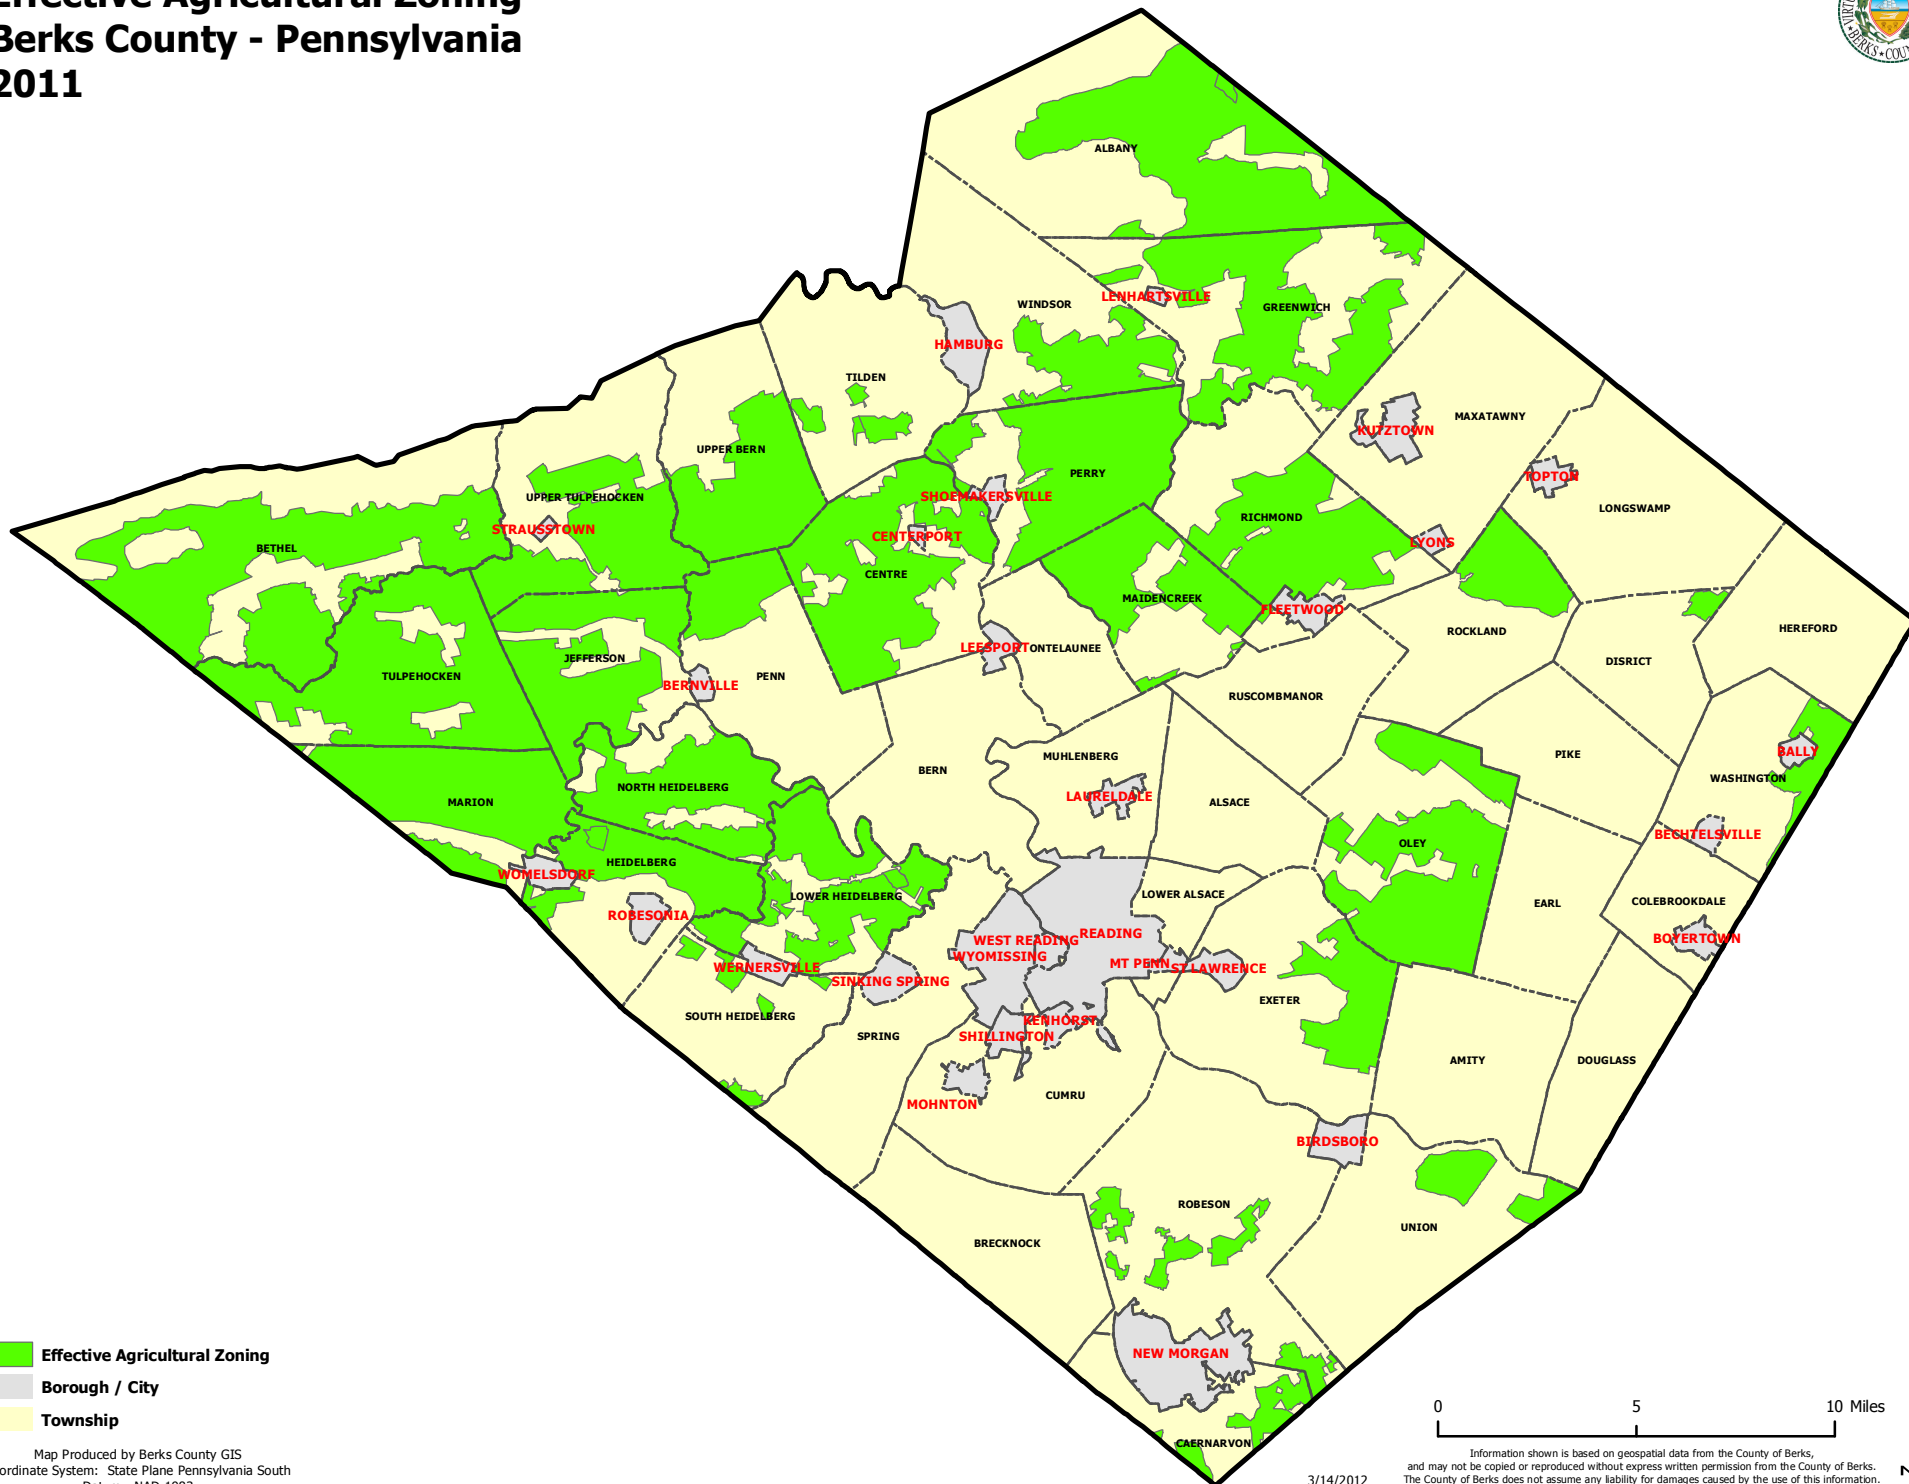

Effective Agricultural Zoning Berks County - Pennsylvania 2011

- Effective Agricultural Zoning
- Borough / City
- Township

Map Produced by Berks County GIS
 Coordinate System: State Plane Pennsylvania South
 Datum: NAD 1983

3/14/2012

0 5 10 Miles

Information shown is based on geospatial data from the County of Berks, and may not be copied or reproduced without express written permission from the County of Berks. The County of Berks does not assume any liability for damages caused by the use of this information.