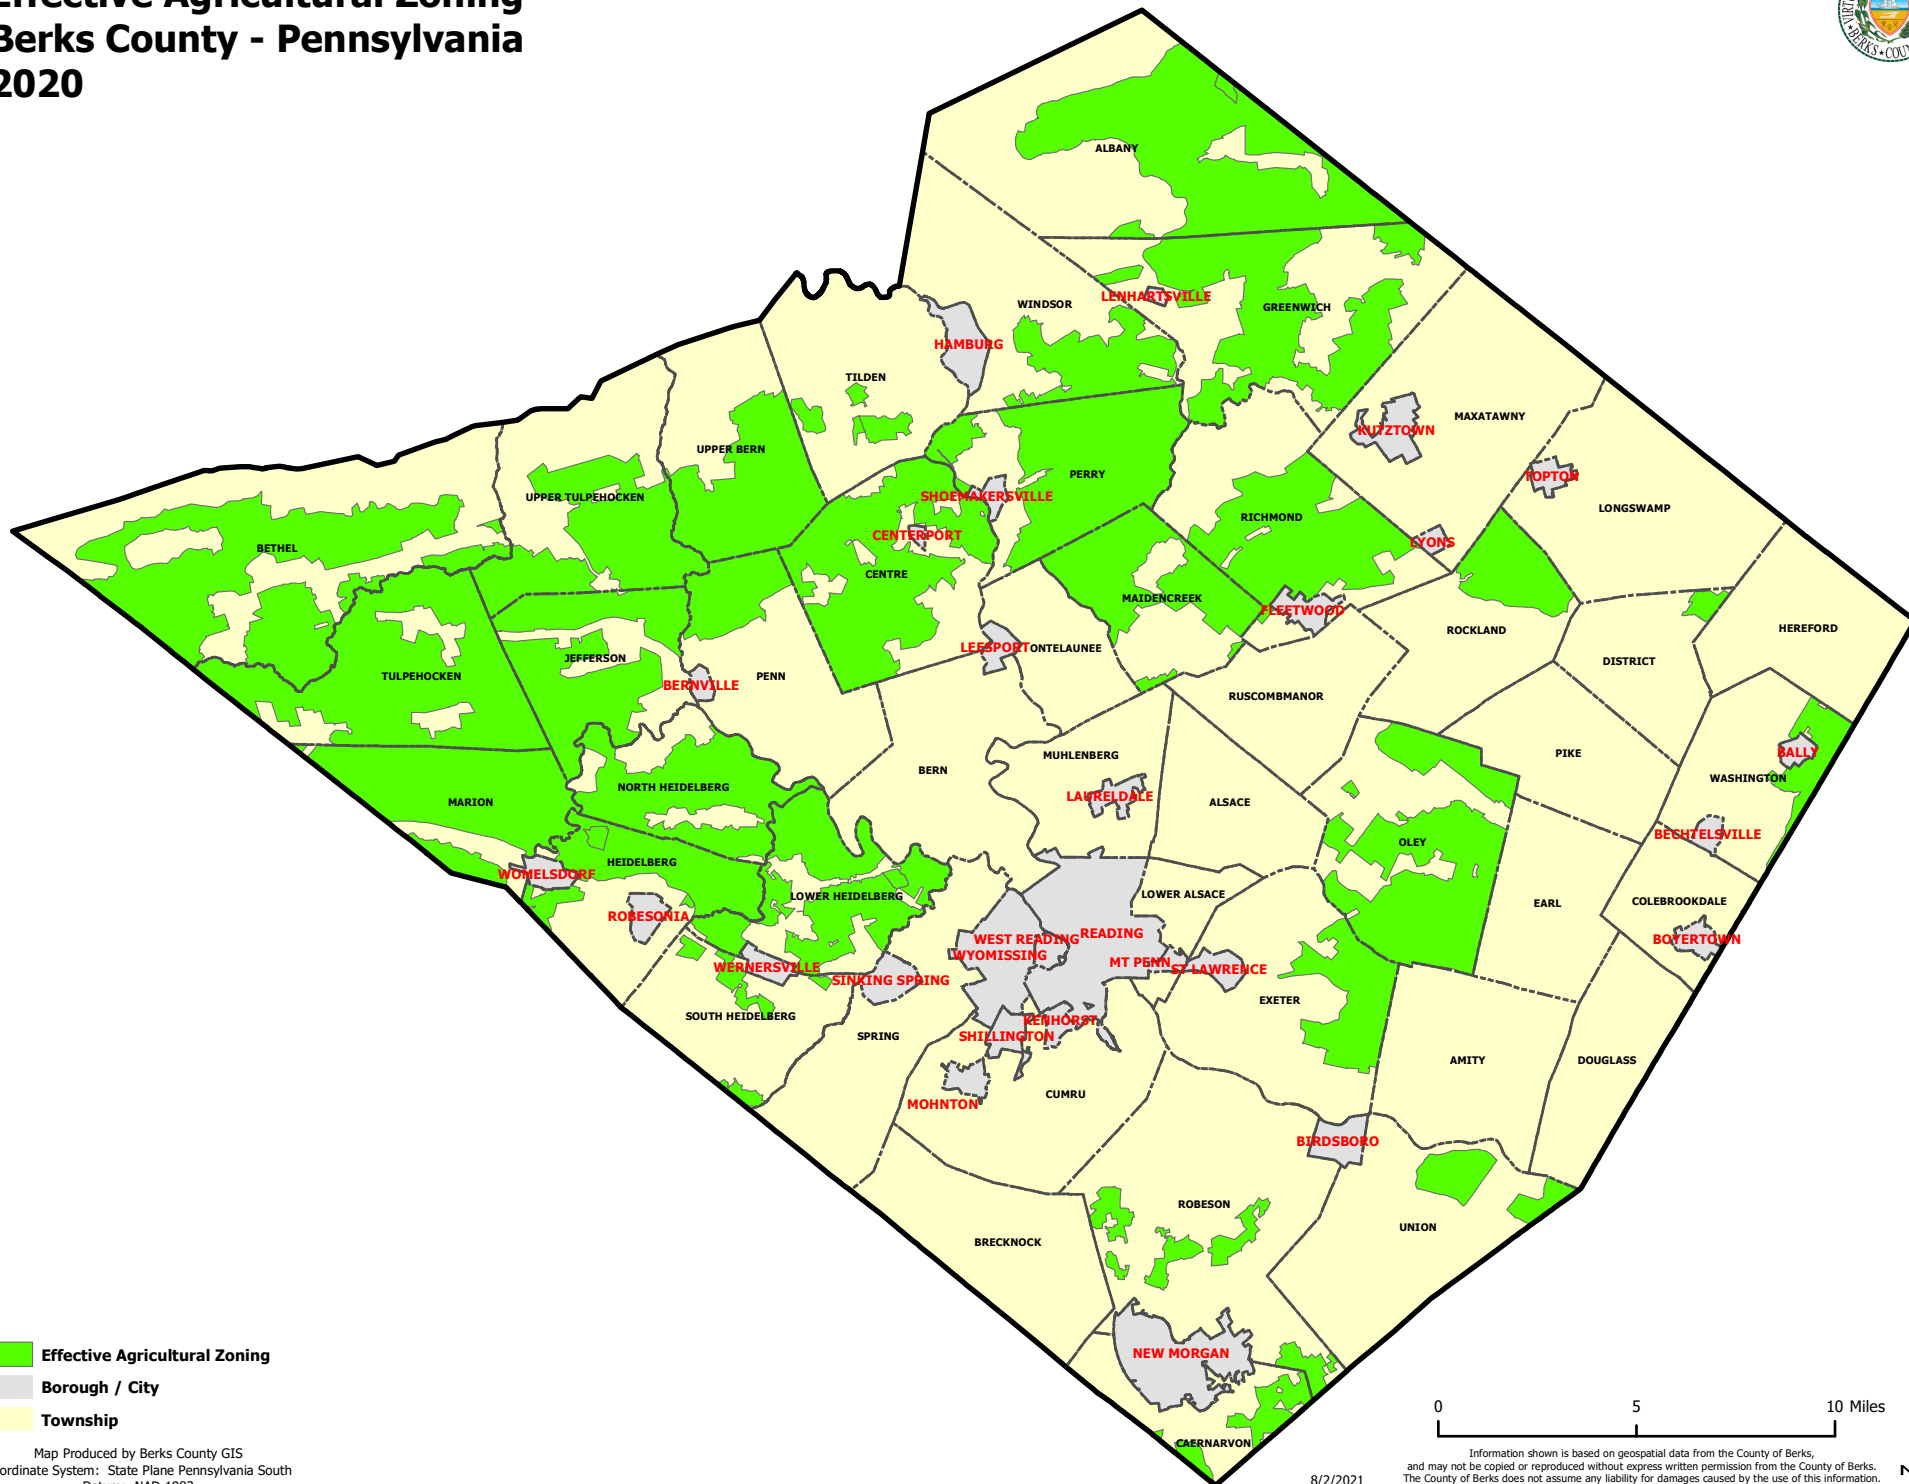

Effective Agricultural Zoning Berks County - Pennsylvania 2020

- Effective Agricultural Zoning
- Borough / City
- Township

Map Produced by Berks County GIS
Coordinate System: State Plane Pennsylvania South
Datum: NAD 1983

8/2/2021