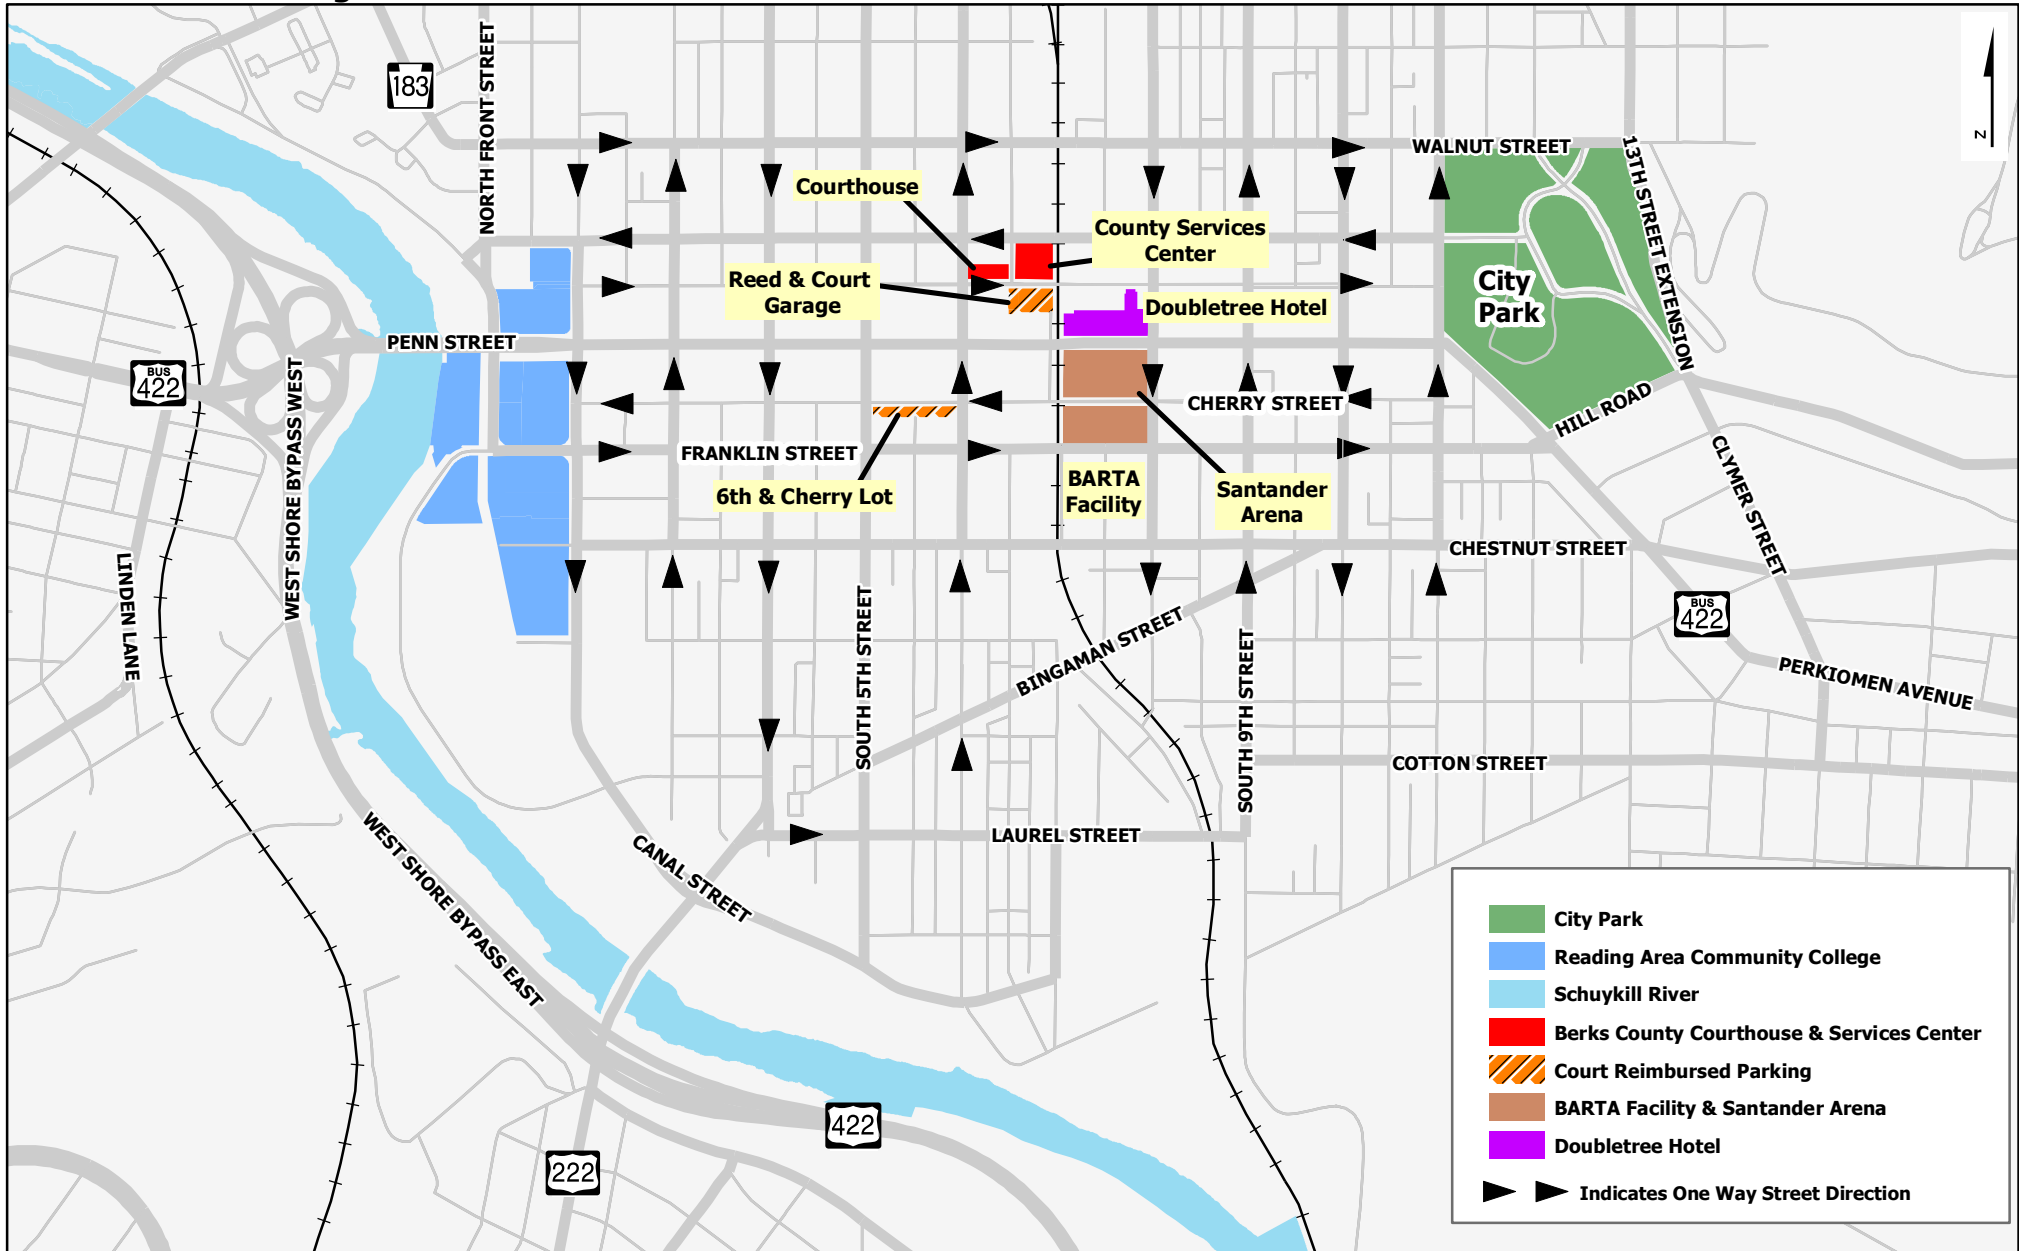

Map of Berks County Courthouse, Services Center and Juror Reimbursed Parking

Downtown Reading

Berks County Court Administration
Berks County Courthouse
 633 Court Street, 7th Floor
 Reading, PA 19601

Mon-Fri, 8 a.m. to 5 p.m.
Phone: 610.478.6208
Fax: 610.478.6366

Prepared by Berks County GIS
 Date: 9/20/2022