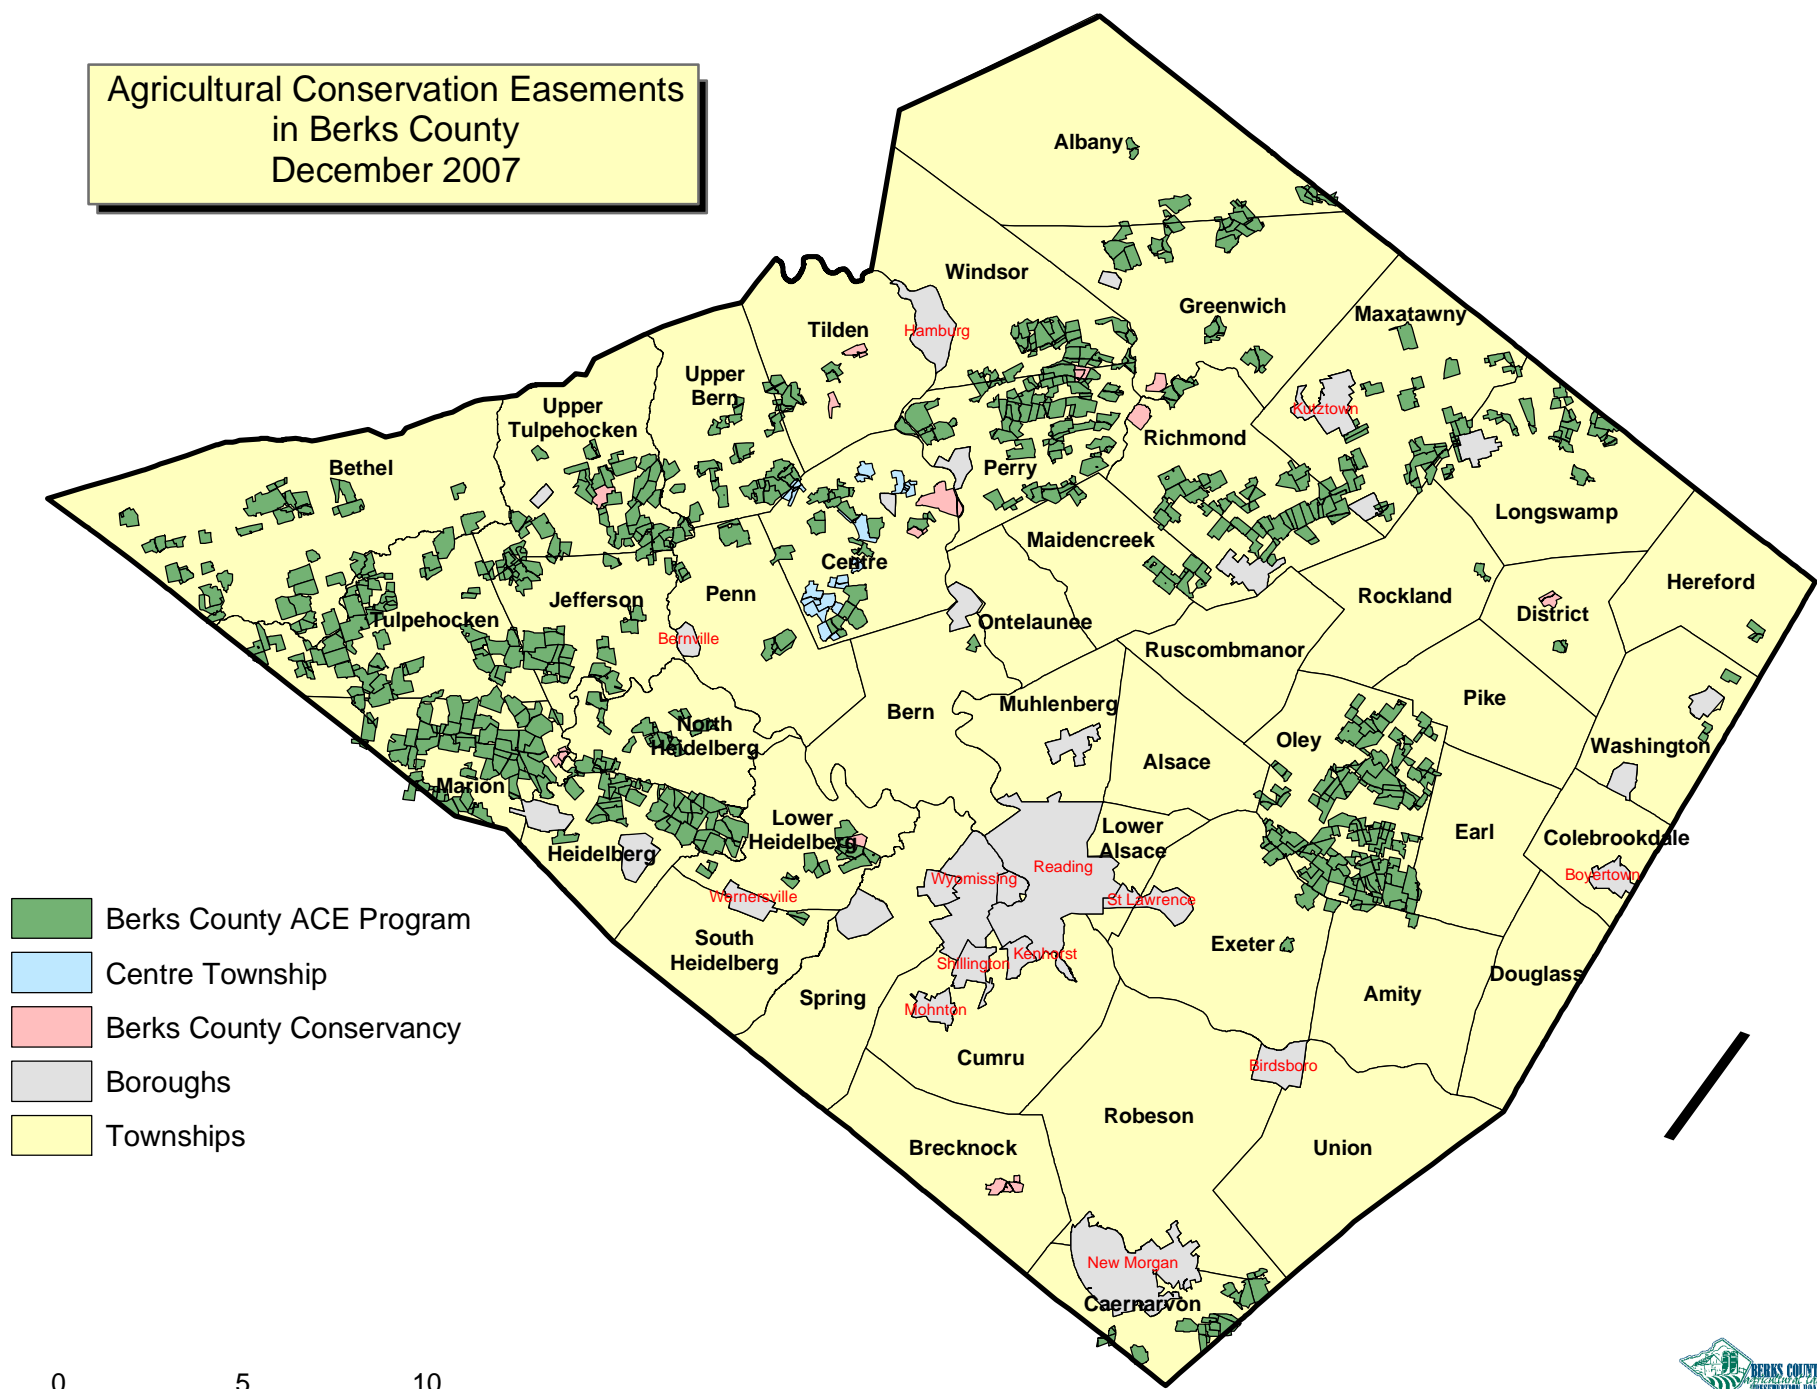

Agricultural Conservation Easements
in Berks County
December 2007

- Berks County ACE Program
- Centre Township
- Berks County Conservancy
- Boroughs
- Townships

0 5 10 Miles