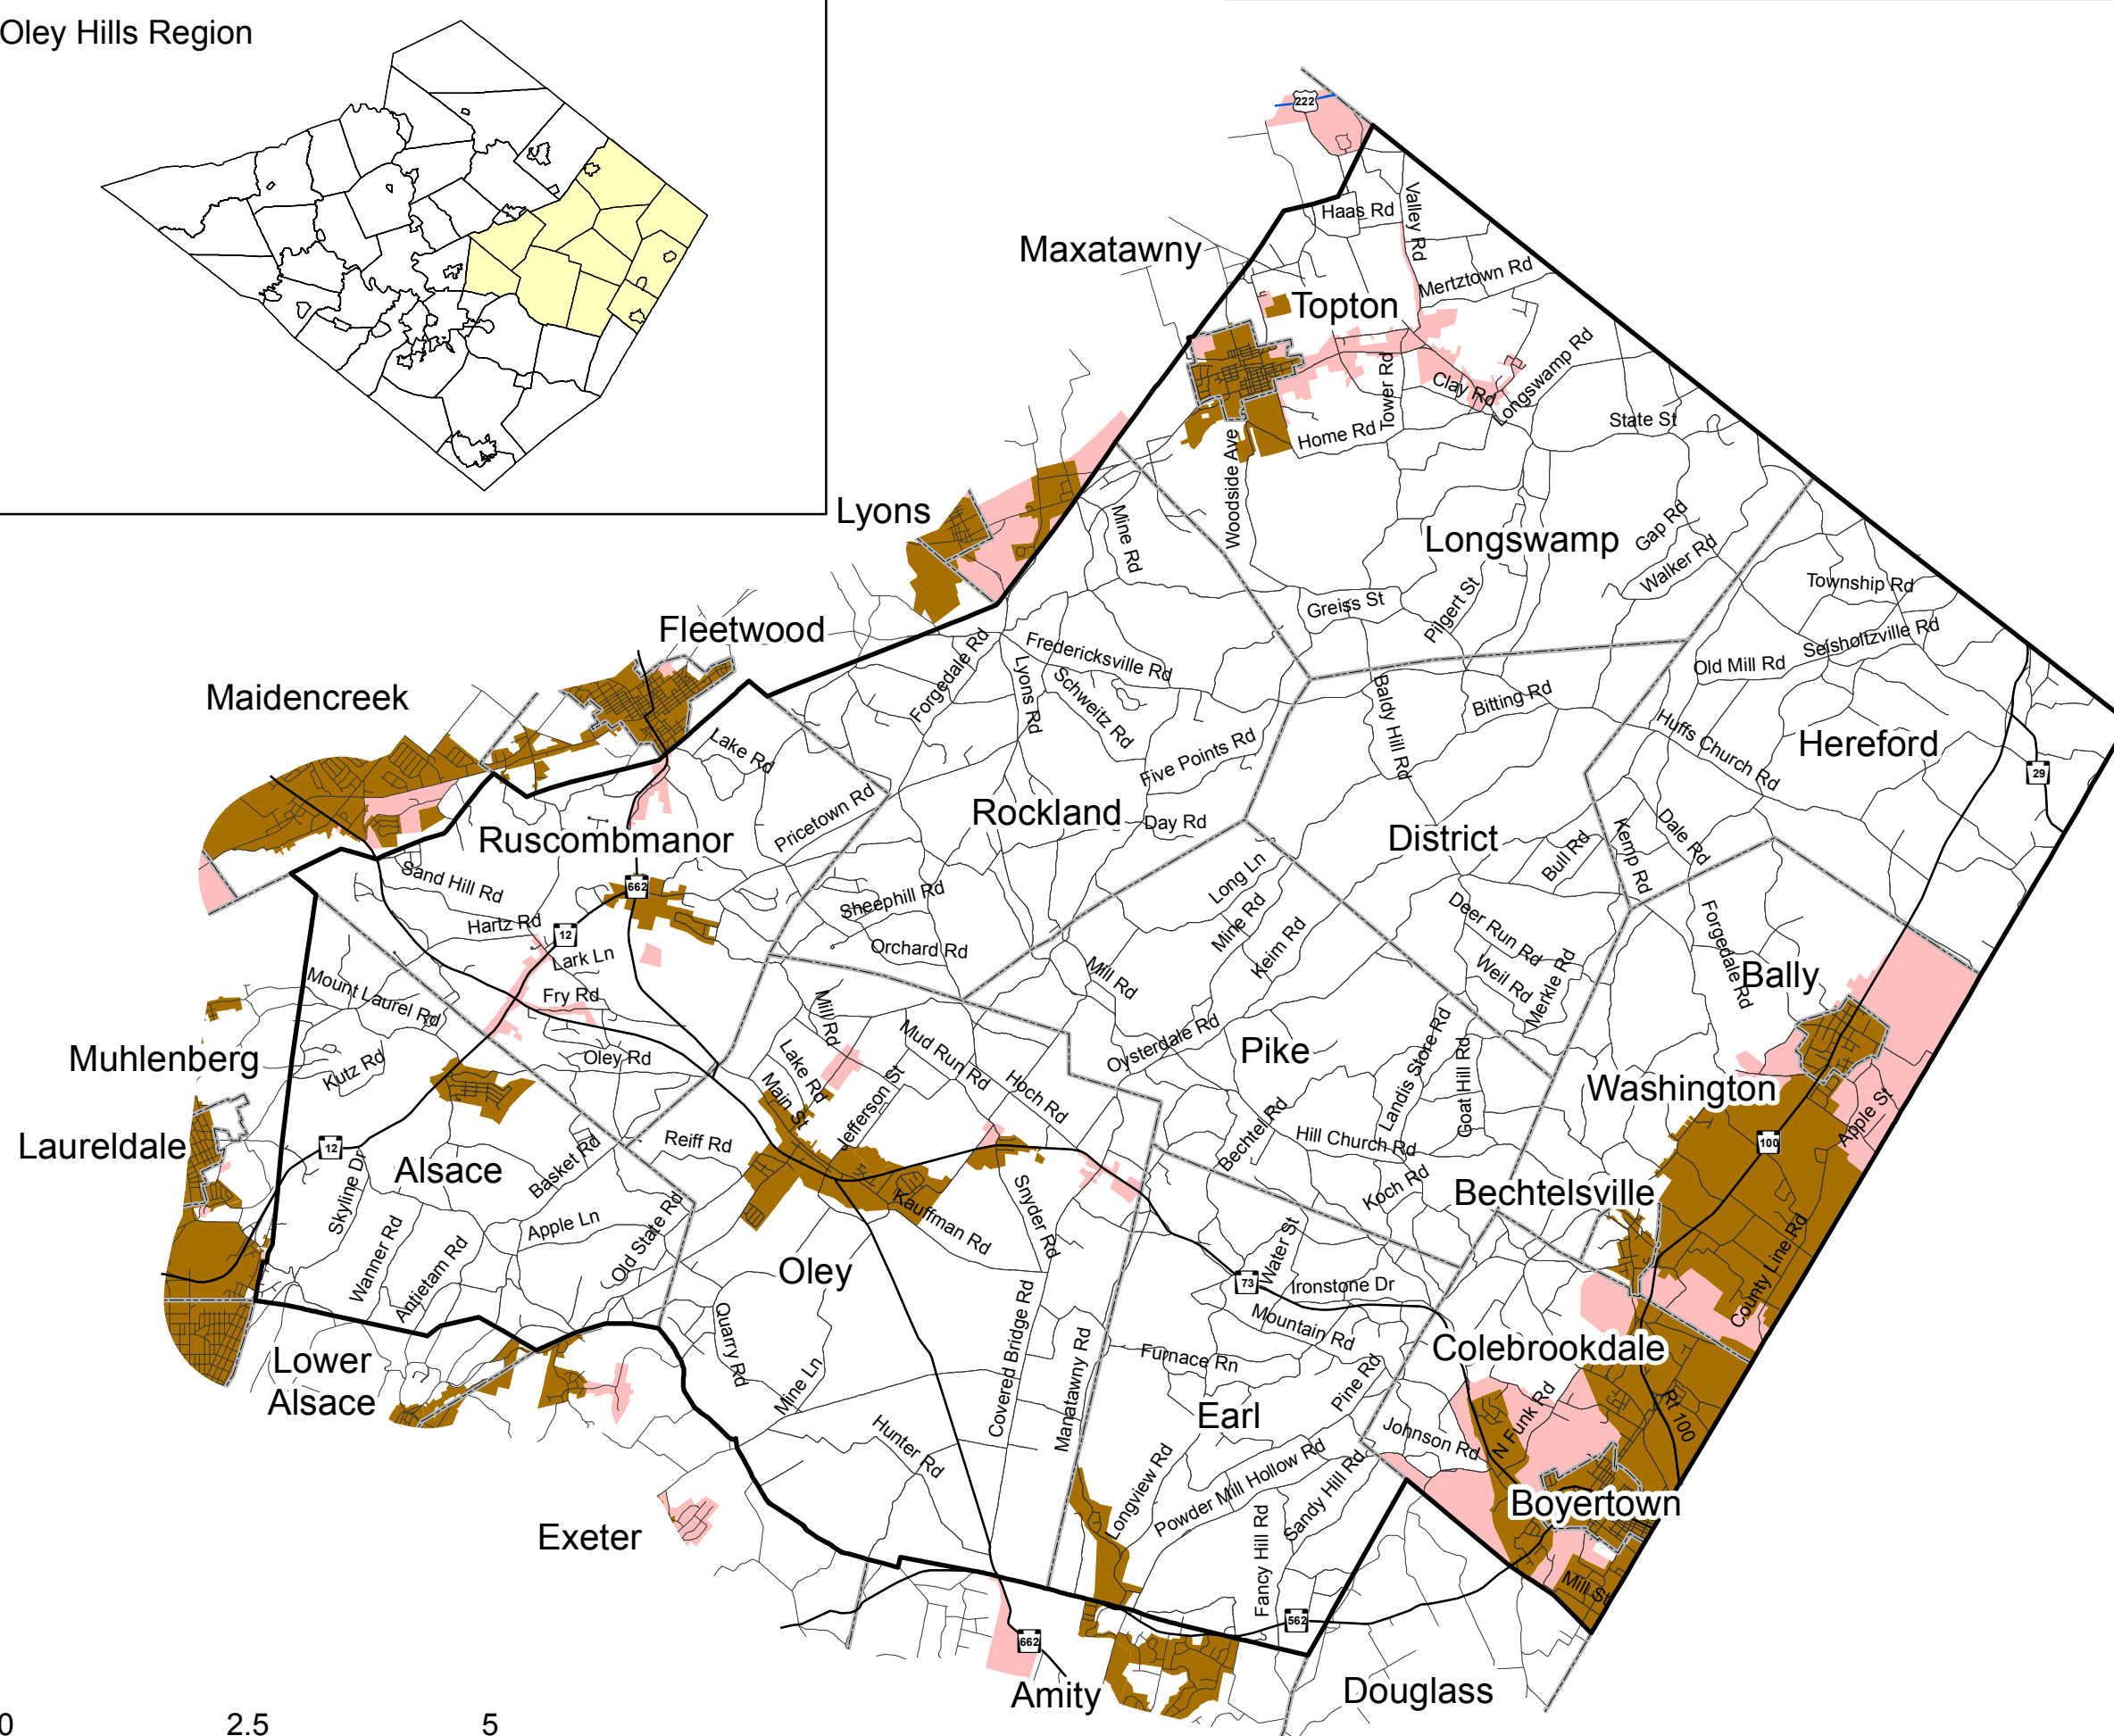

Public Sewer Service Areas

Oley Hills Region

Legend

- Existing Public Sewer
- Proposed Public Sewer
- Oley Hills Boundary
- Municipal Boundaries
- US Route
- State Route
- Roads

Source: Berks County Planning Commission, Berks County GIS, Berks County Department of Emergency Services, DEP, local municipalities
Map created by: Berks County Planning Commission