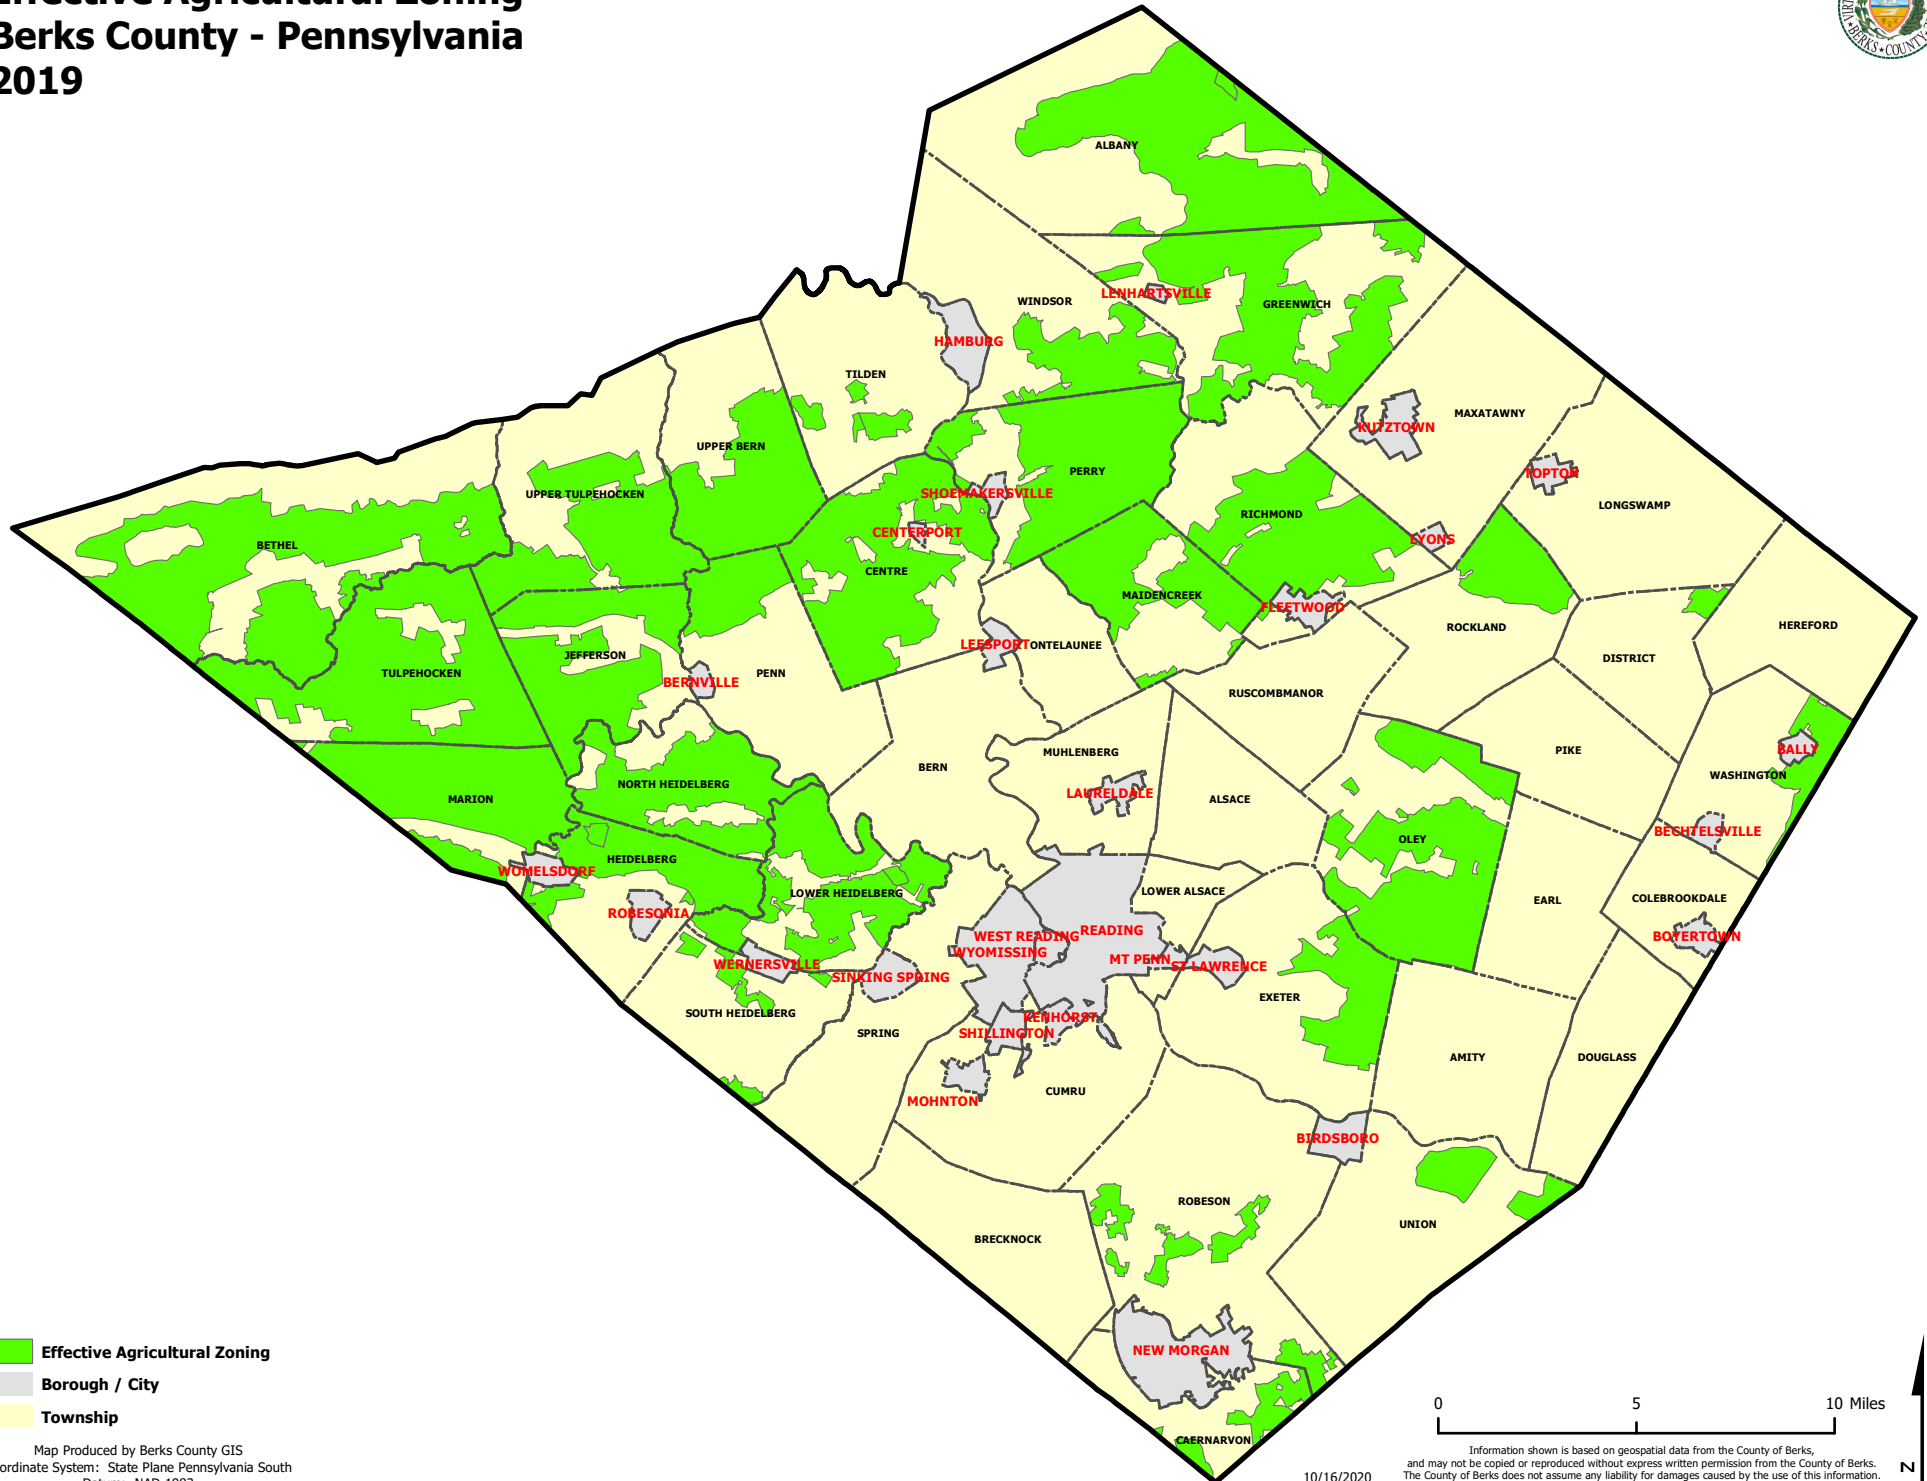

Effective Agricultural Zoning Berks County - Pennsylvania 2019

- Effective Agricultural Zoning
- Borough / City
- Township

Map Produced by Berks County GIS
Coordinate System: State Plane Pennsylvania South
Datum: NAD 1983

10/16/2020