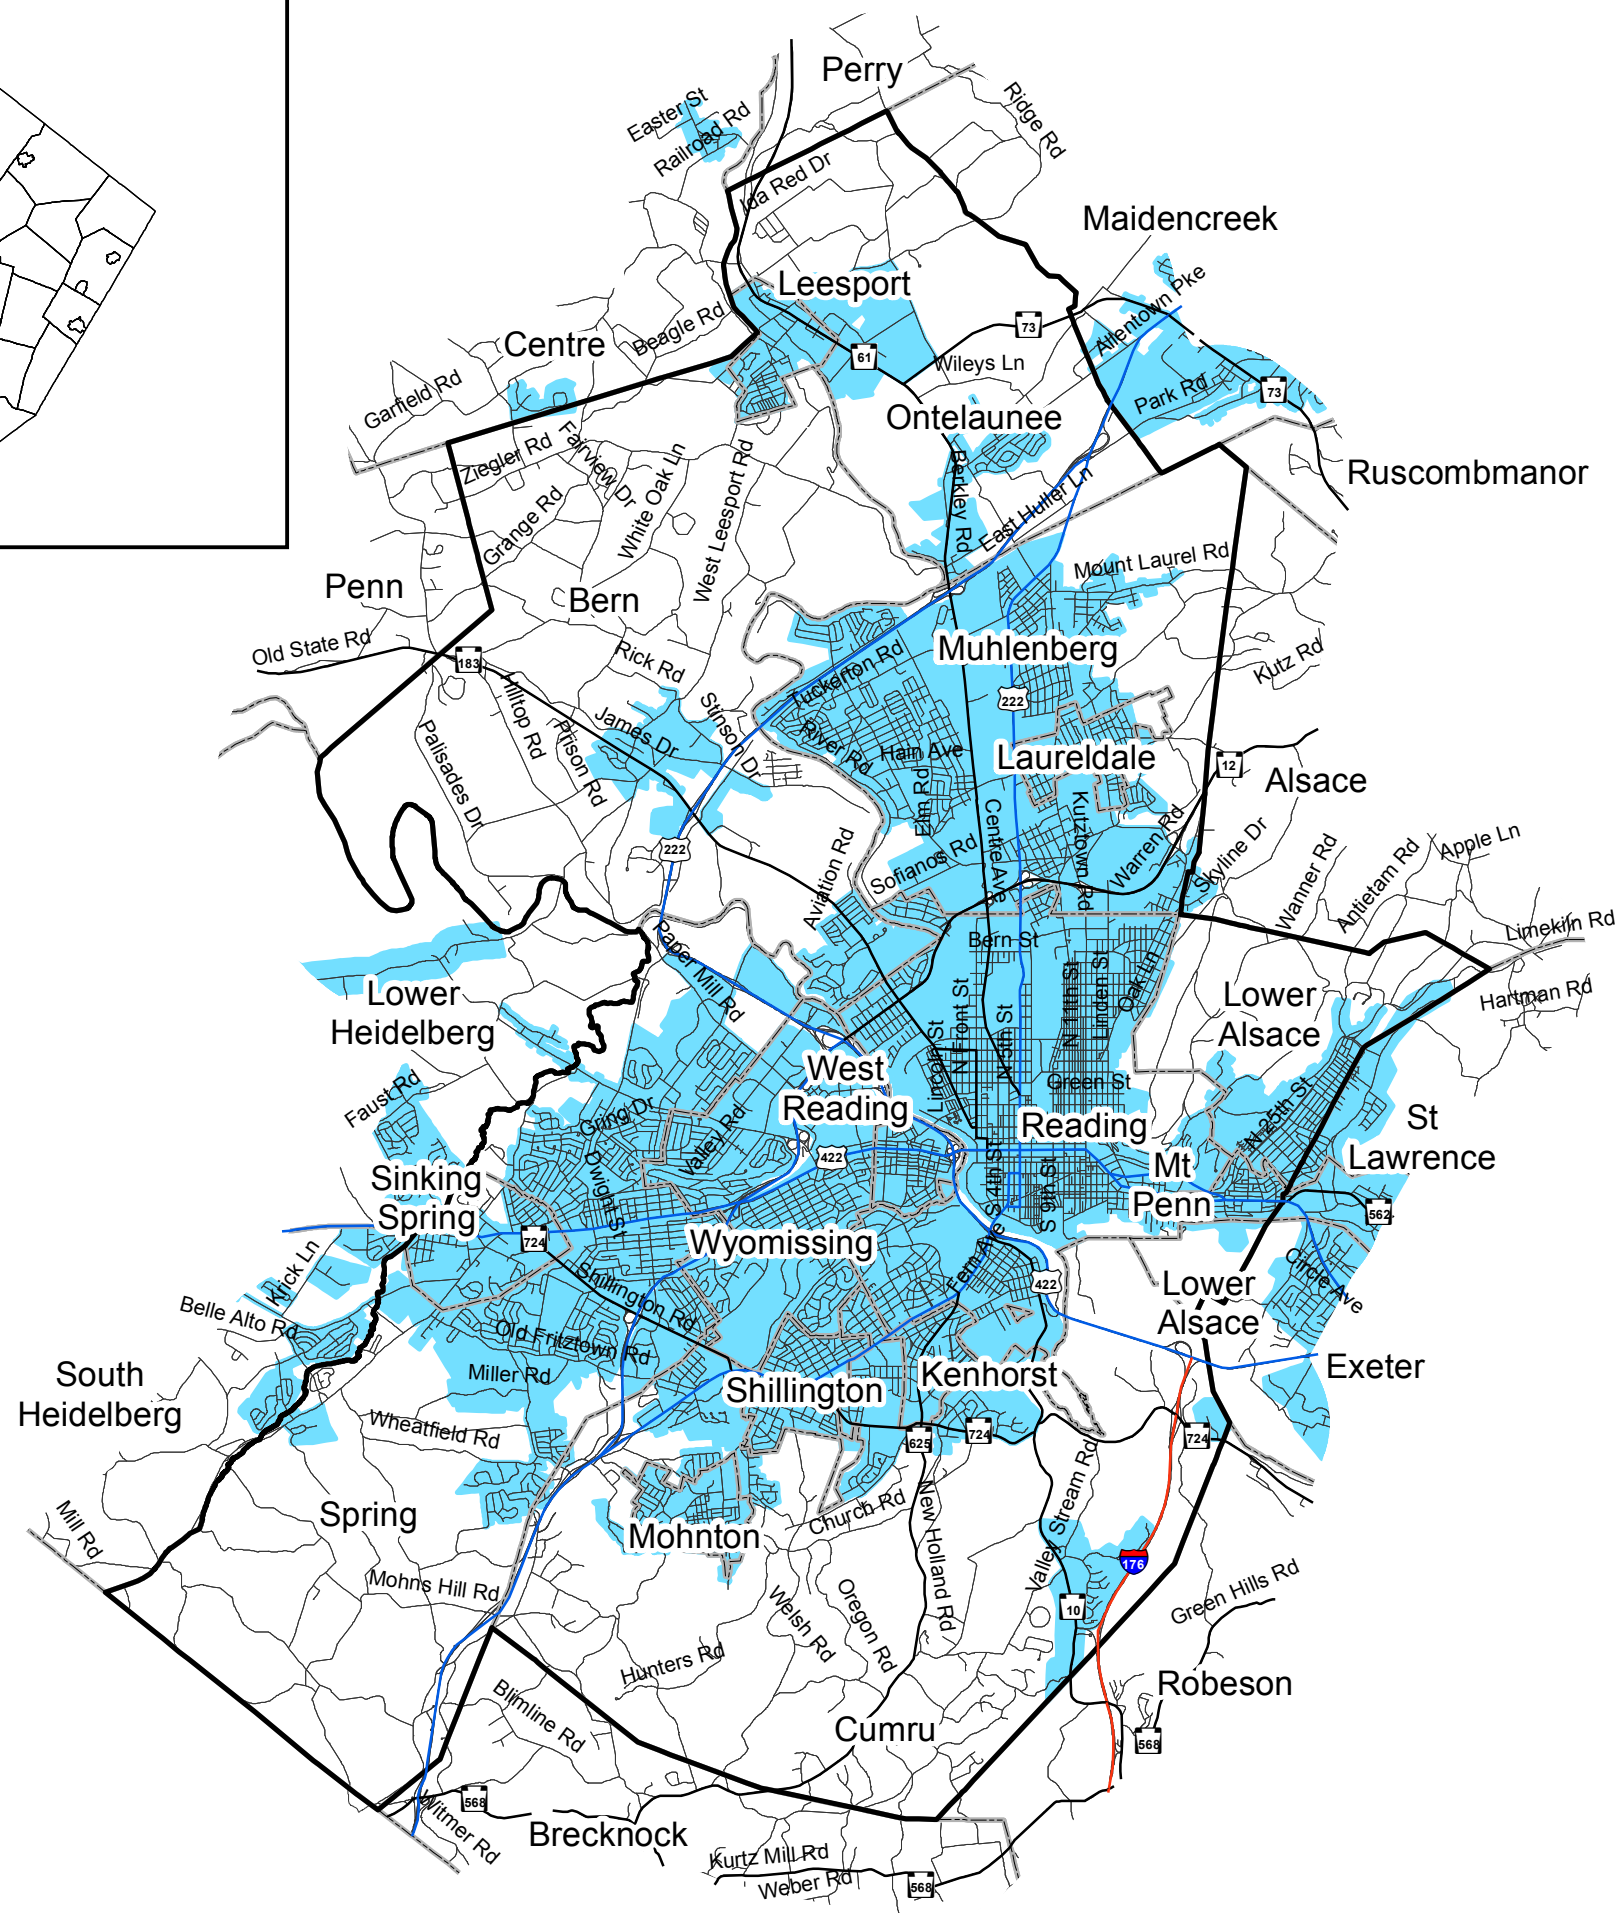

Metro Region

Sewer and Water Regionalization Map Update
December 2012

**Public Water
Service Areas
Metro Region**

Legend

- Existing Public Water
- Metro Region Boundary
- Municipal Boundaries
- Interstate
- US Route
- State Route
- Roads

Source: Berks County Planning Commission, Berks County GIS, Berks County Department of Emergency Services, DEP, local municipalities
Map created by: Berks County Planning Commission

BAB 2/13

www.countyofberks.com/planning