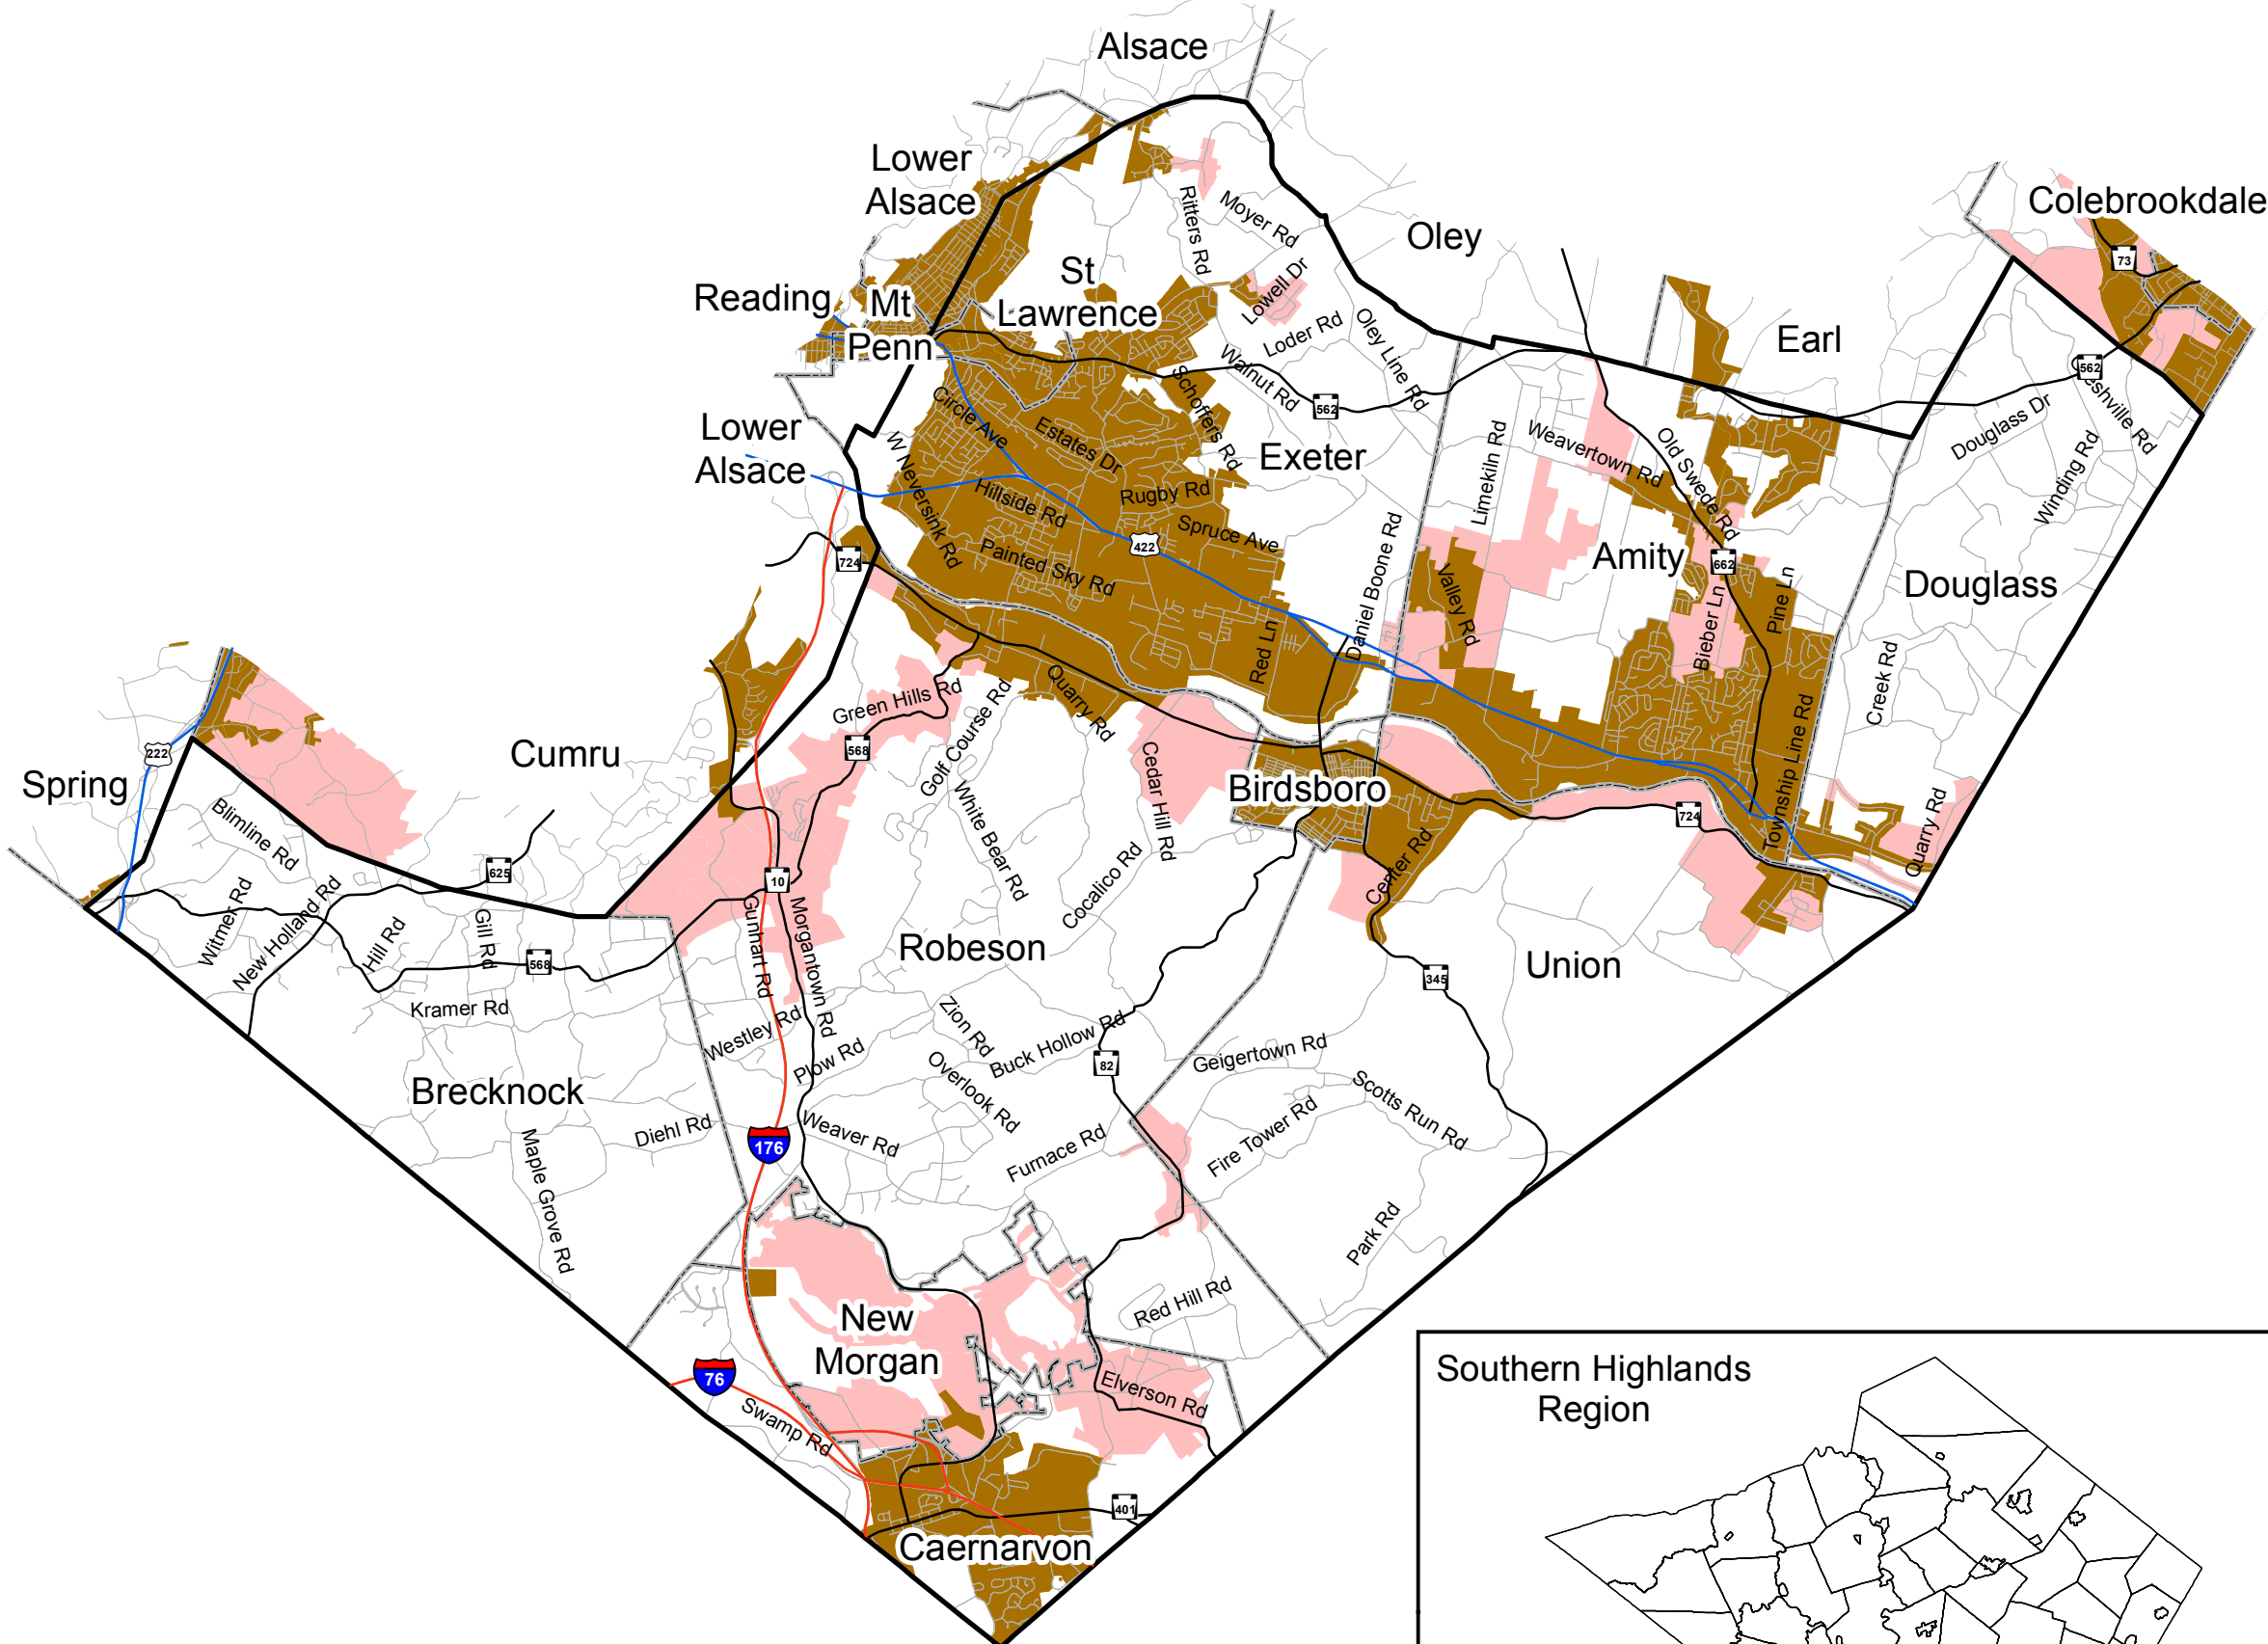

Public Sewer Service Areas

Southern Highlands Region

Legend

- Existing Public Sewer
- Proposed Public Sewer
- Southern Highlands Boundary
- Municipal Boundaries
- Interstate
- US Route
- State Route
- Roads

Source: Berks County Planning Commission, Berks County GIS, Berks County Department of Emergency Services, DEP, local municipalities
Map created by: Berks County Planning Commission

BAB 12/11