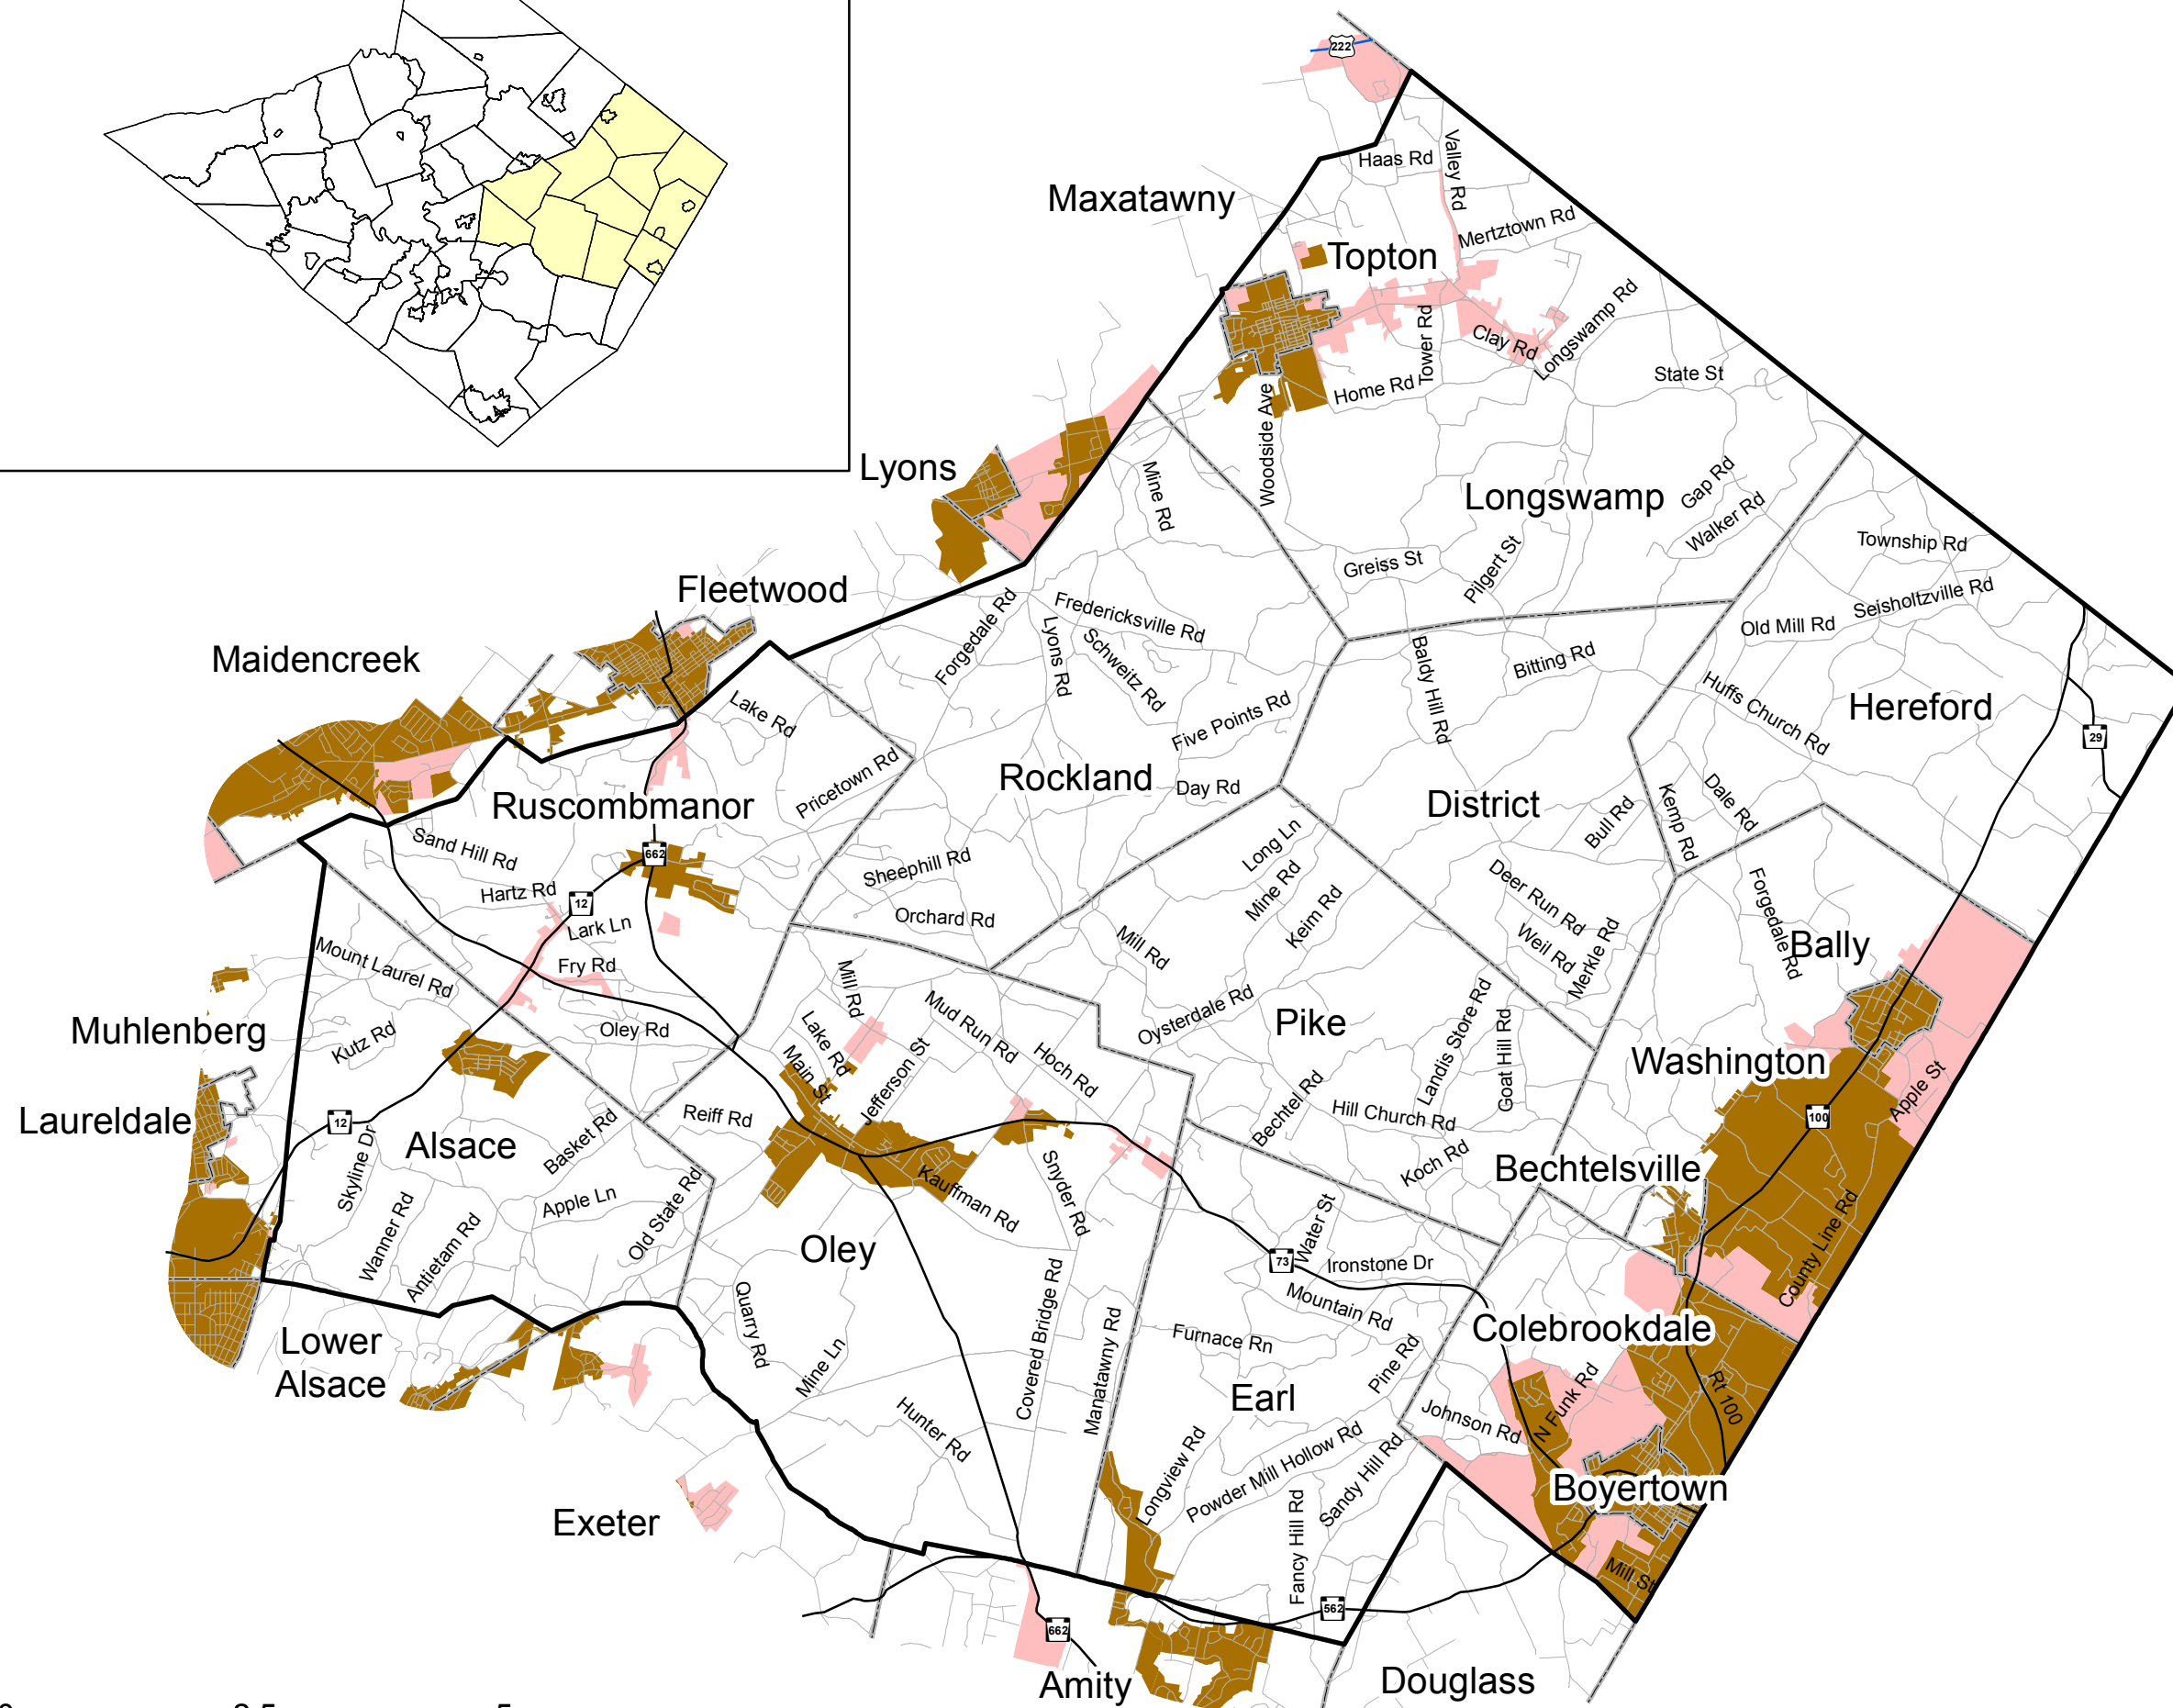

# Public Sewer Service Areas

## Oley Hills Region

### Legend

- Existing Public Sewer
- Proposed Public Sewer
- Oley Hills Boundary
- Municipal Boundaries
- US Route
- State Route
- Roads

Source: Berks County Planning Commission, Berks County GIS, Berks County Department of Emergency Services, DEP, local municipalities  
Map created by: Berks County Planning Commission