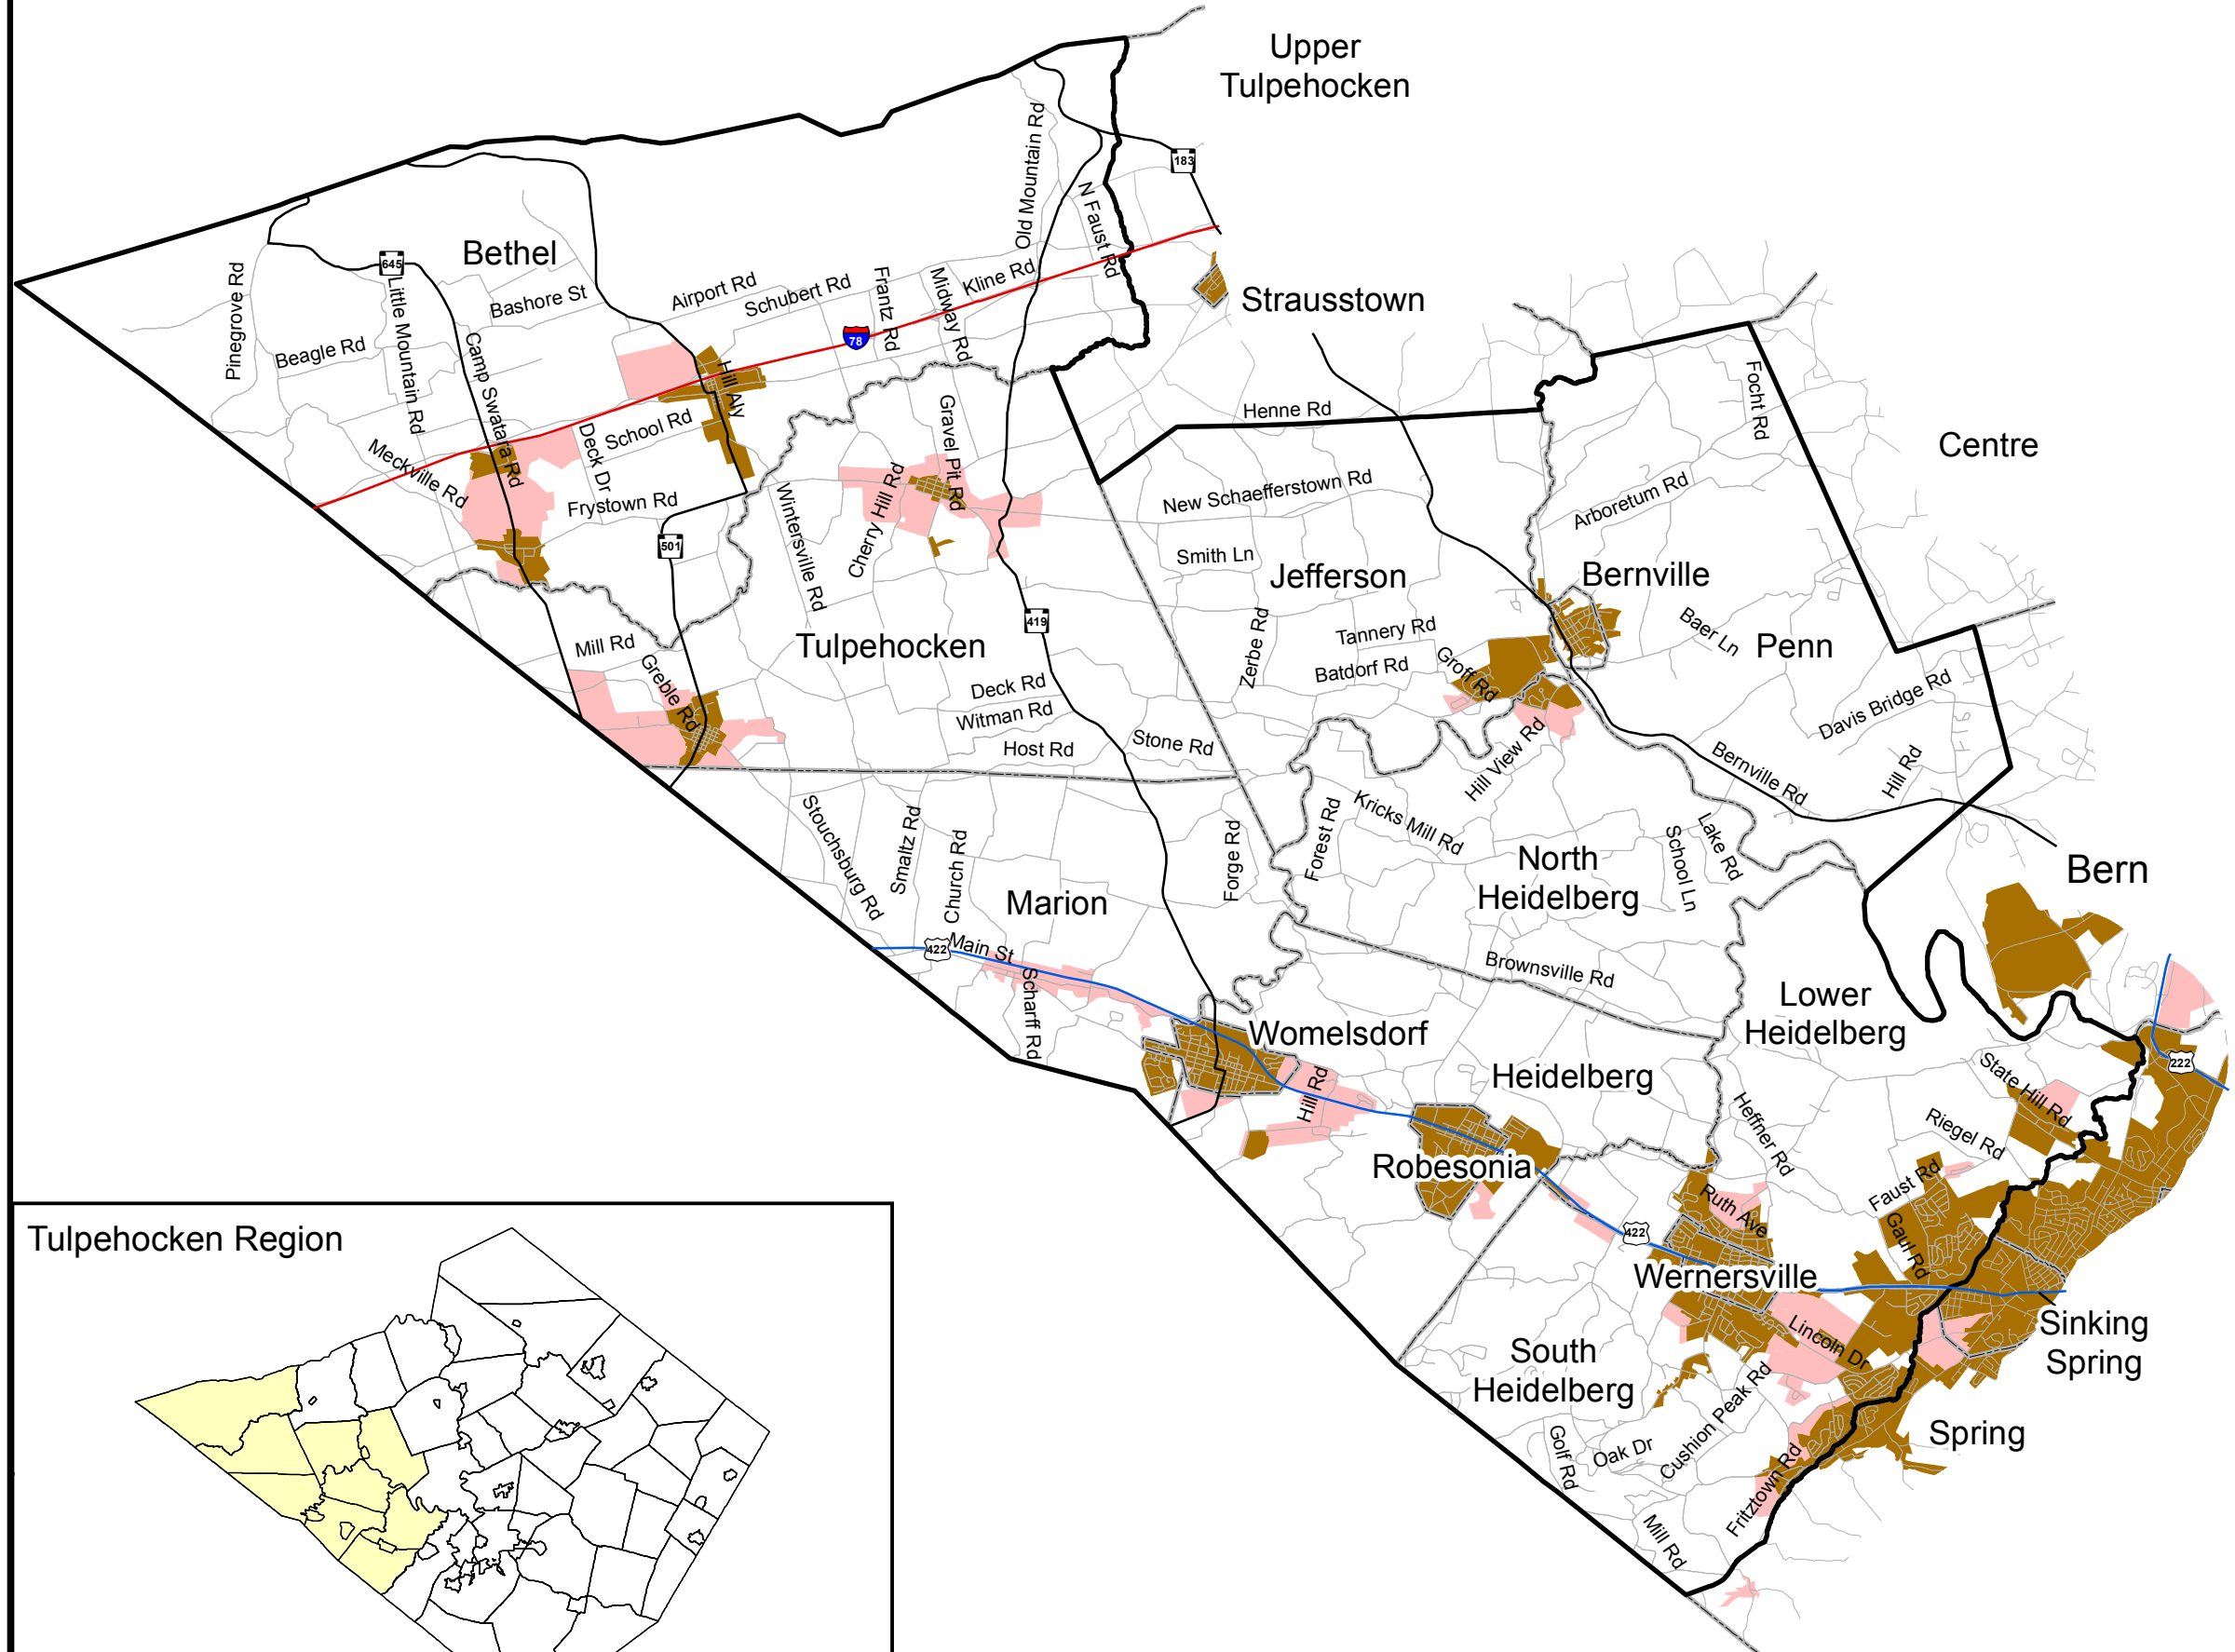

Public Sewer Service Areas

Tulpehocken Region

Legend

- Existing Public Sewer
- Proposed Public Sewer
- Tulpehocken Region Boundary
- Municipal Boundaries
- Interstate
- US Route
- State Route
- Roads

Source: Berks County Planning Commission, Berks County GIS, Berks County Department of Emergency Services, DEP, local municipalities
Map created by: Berks County Planning Commission

BAB 12/11