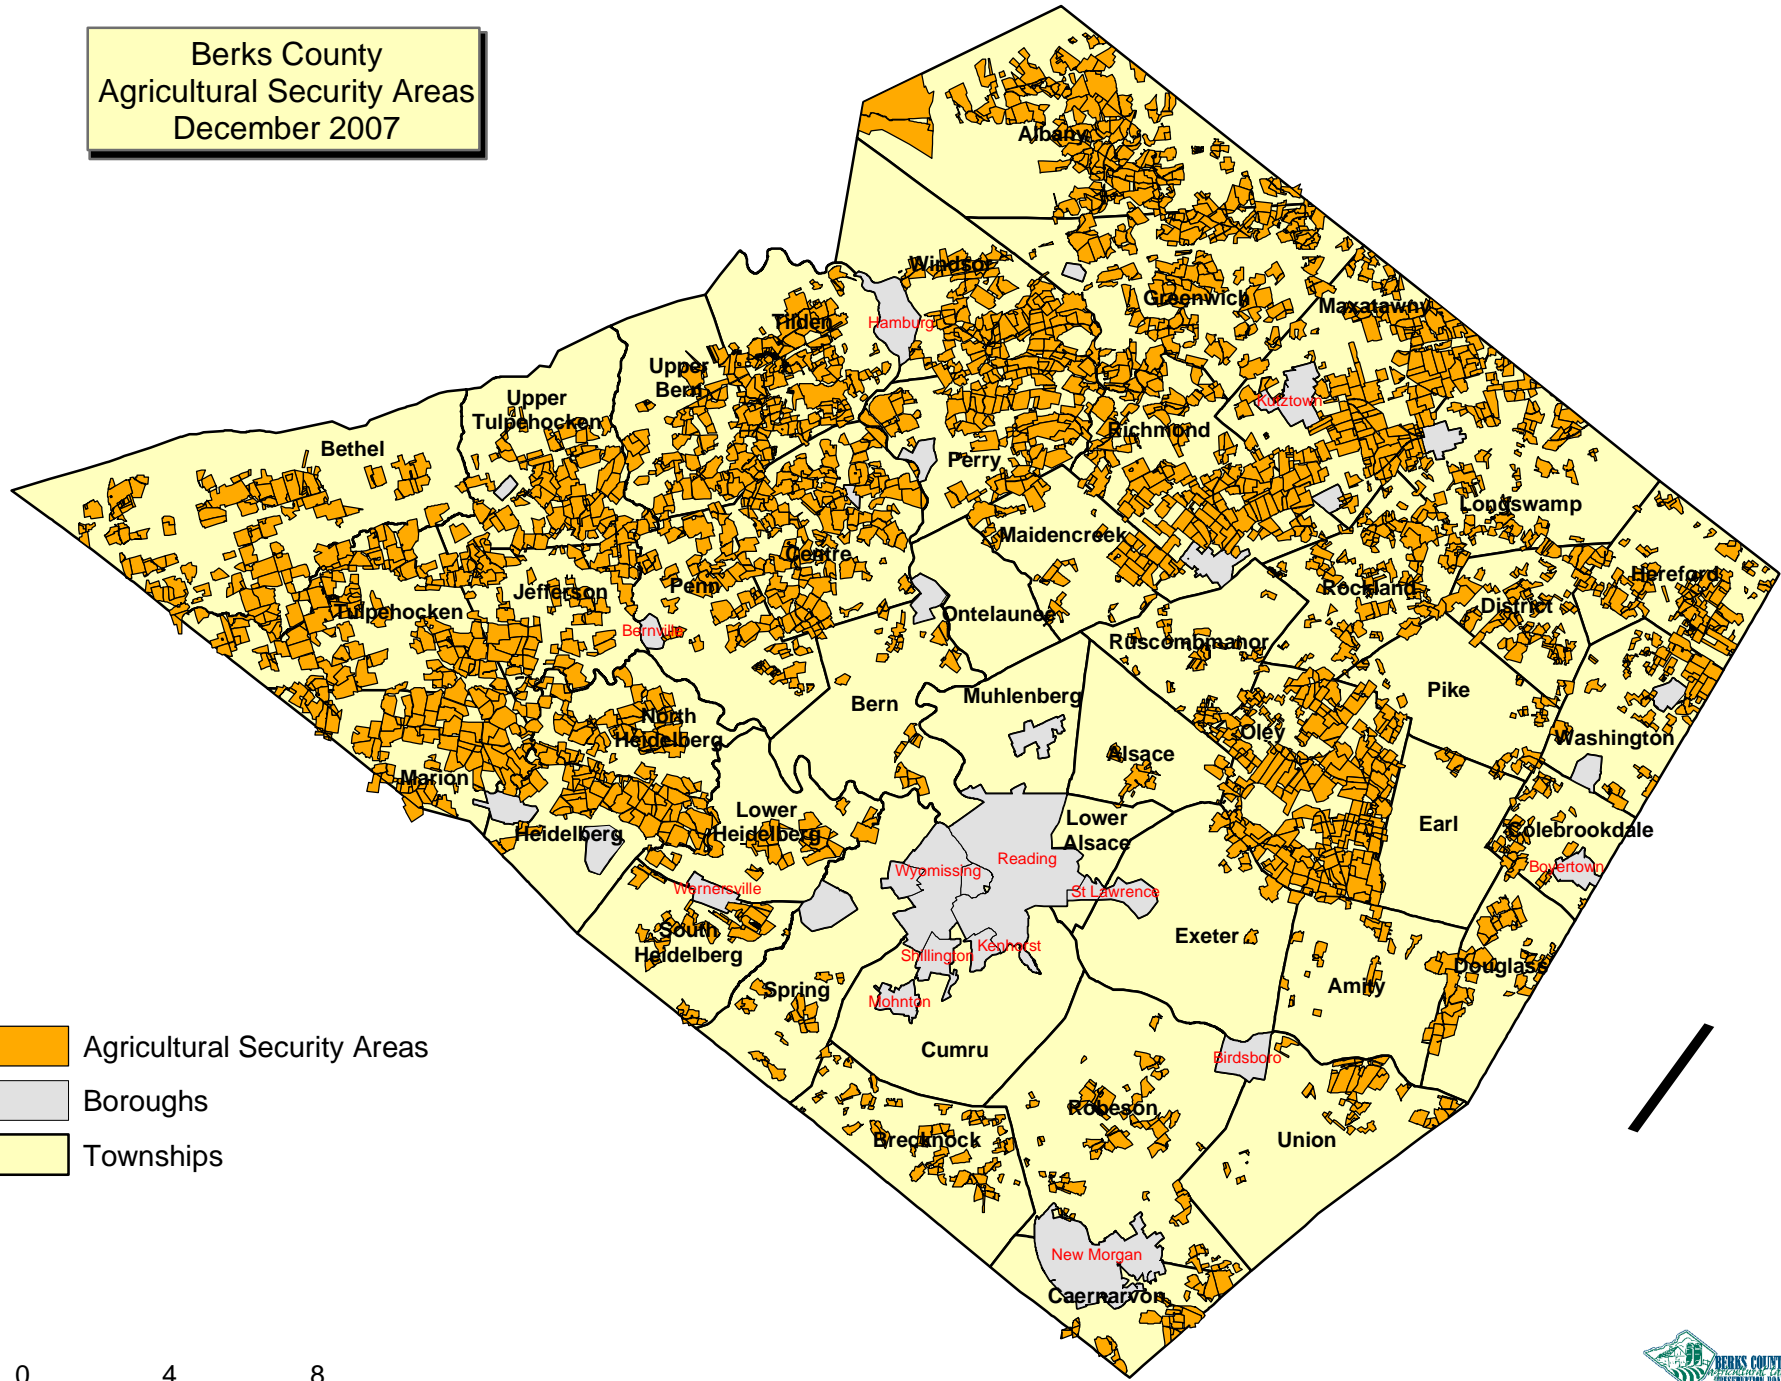

**Berks County
Agricultural Security Areas
December 2007**

- Agricultural Security Areas
- Boroughs
- Townships

0 4 8 Miles