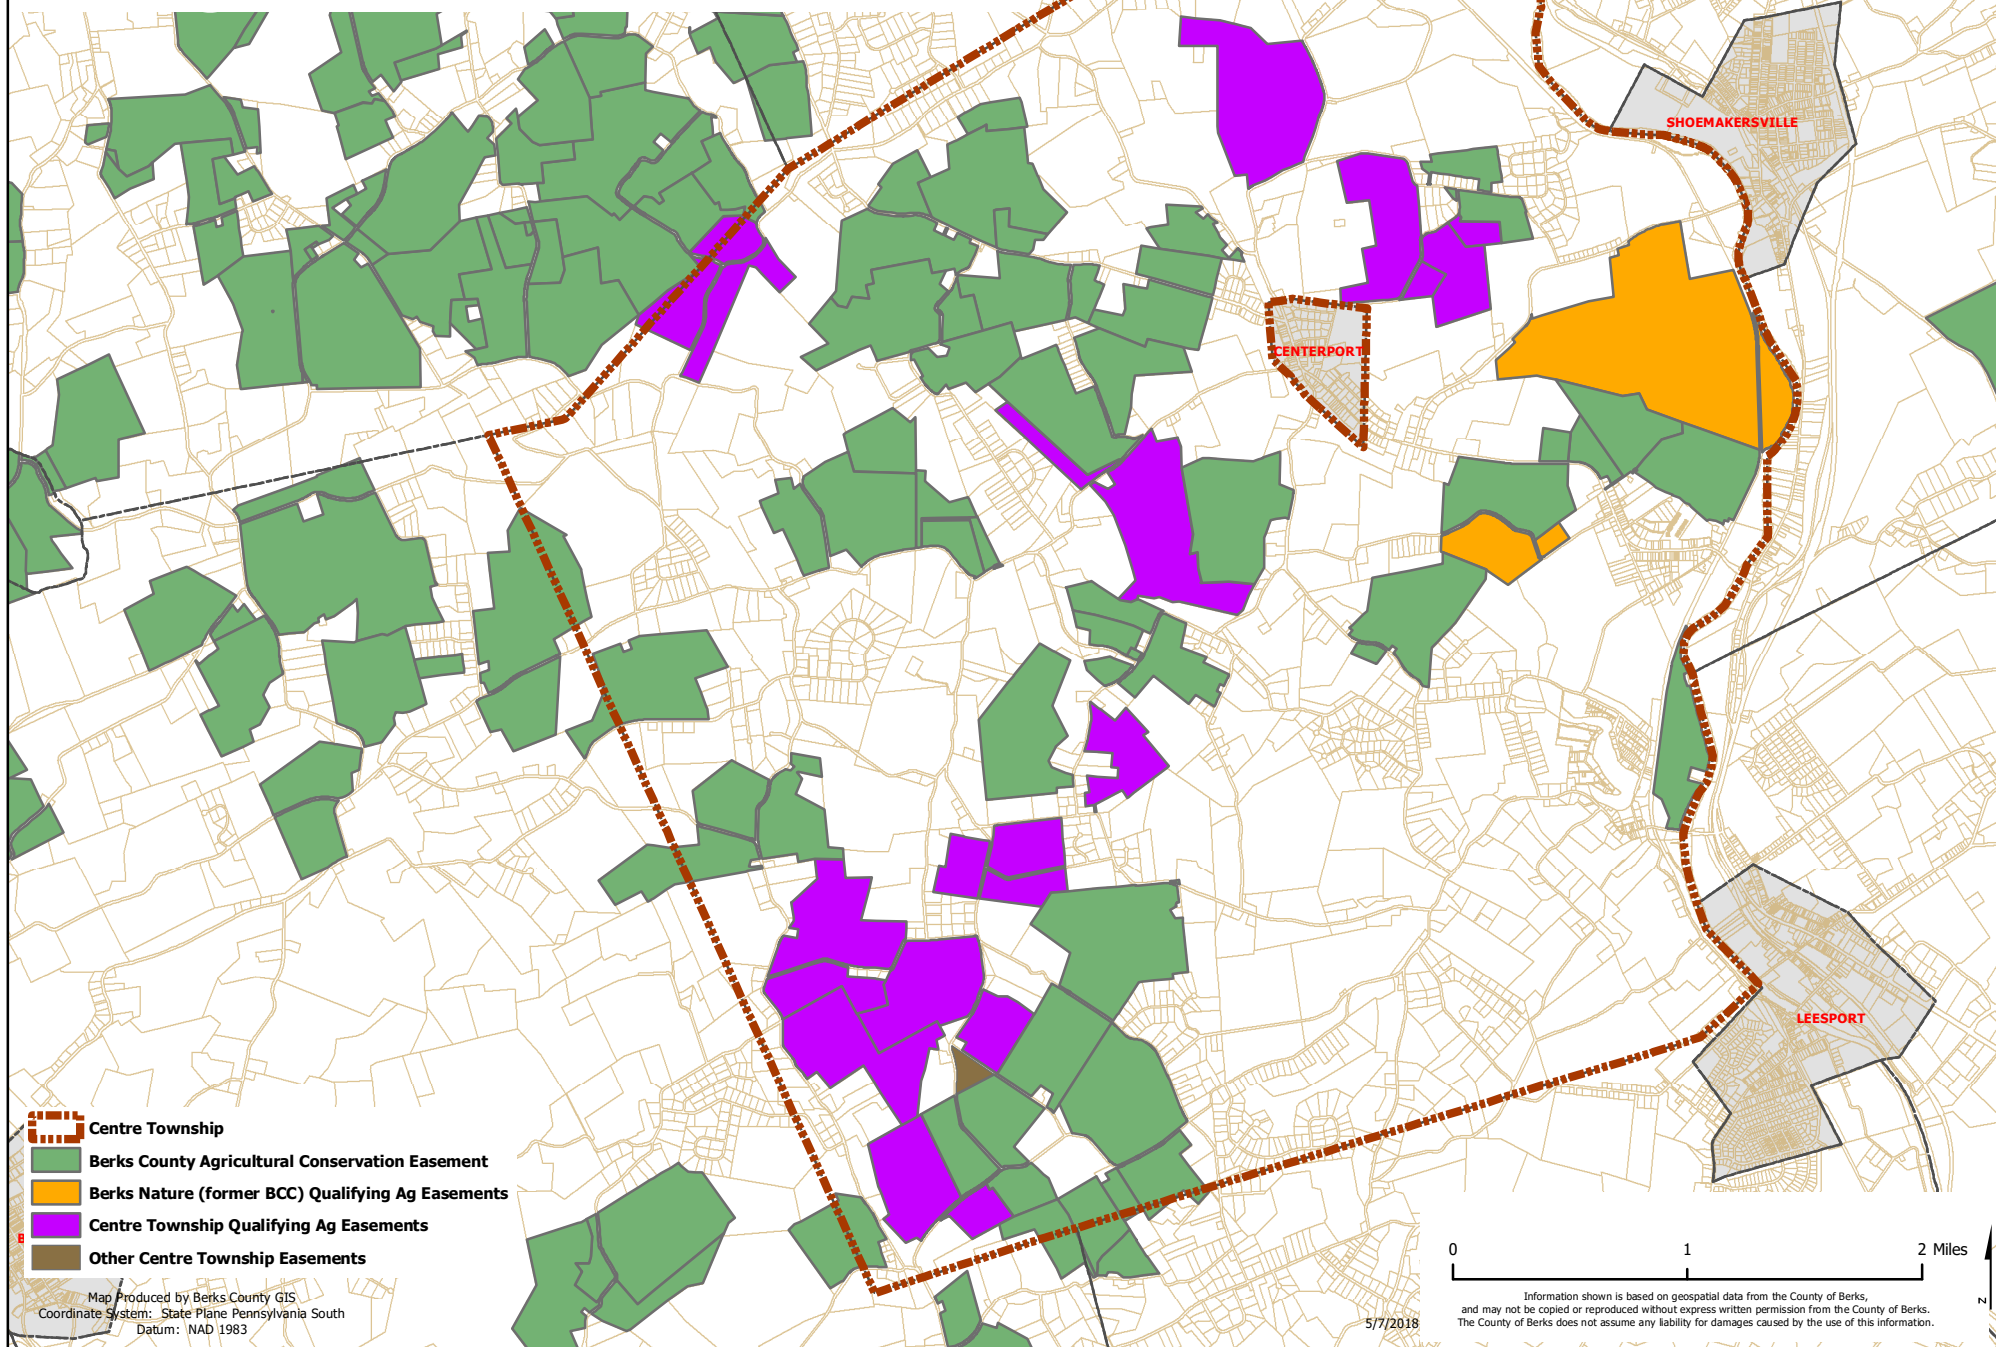

Berks County Agricultural Conservation Easements & Centre Township Agricultural Easements

Berks County - Pennsylvania

1989 - 2017

- Centre Township
- Berks County Agricultural Conservation Easement
- Berks Nature (former BCC) Qualifying Ag Easements
- Centre Township Qualifying Ag Easements
- Other Centre Township Easements

Map Produced by Berks County GIS
Coordinate System: State Plane Pennsylvania South
Datum: NAD 1983

5/7/2018