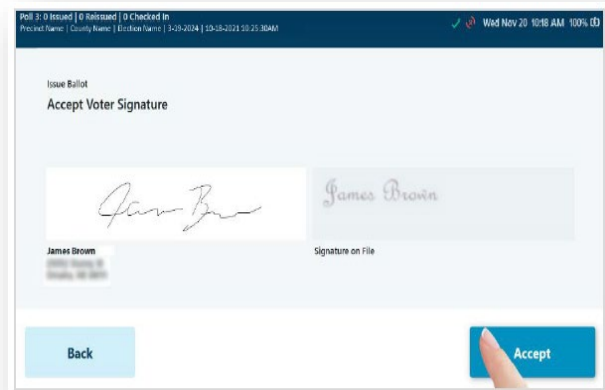

EXPRESSPOLL QUICK GUIDE

The Poll worker will look your name up and present the ExpressPoll for you to sign.
You can sign with your finger or a stylus. Please, NO PENS!
The Poll worker will compare your signature and determine your eligibility to vote.

Alternative to entering your name, you can scan the barcode on the back of your PA Driver's License to automatically find you!