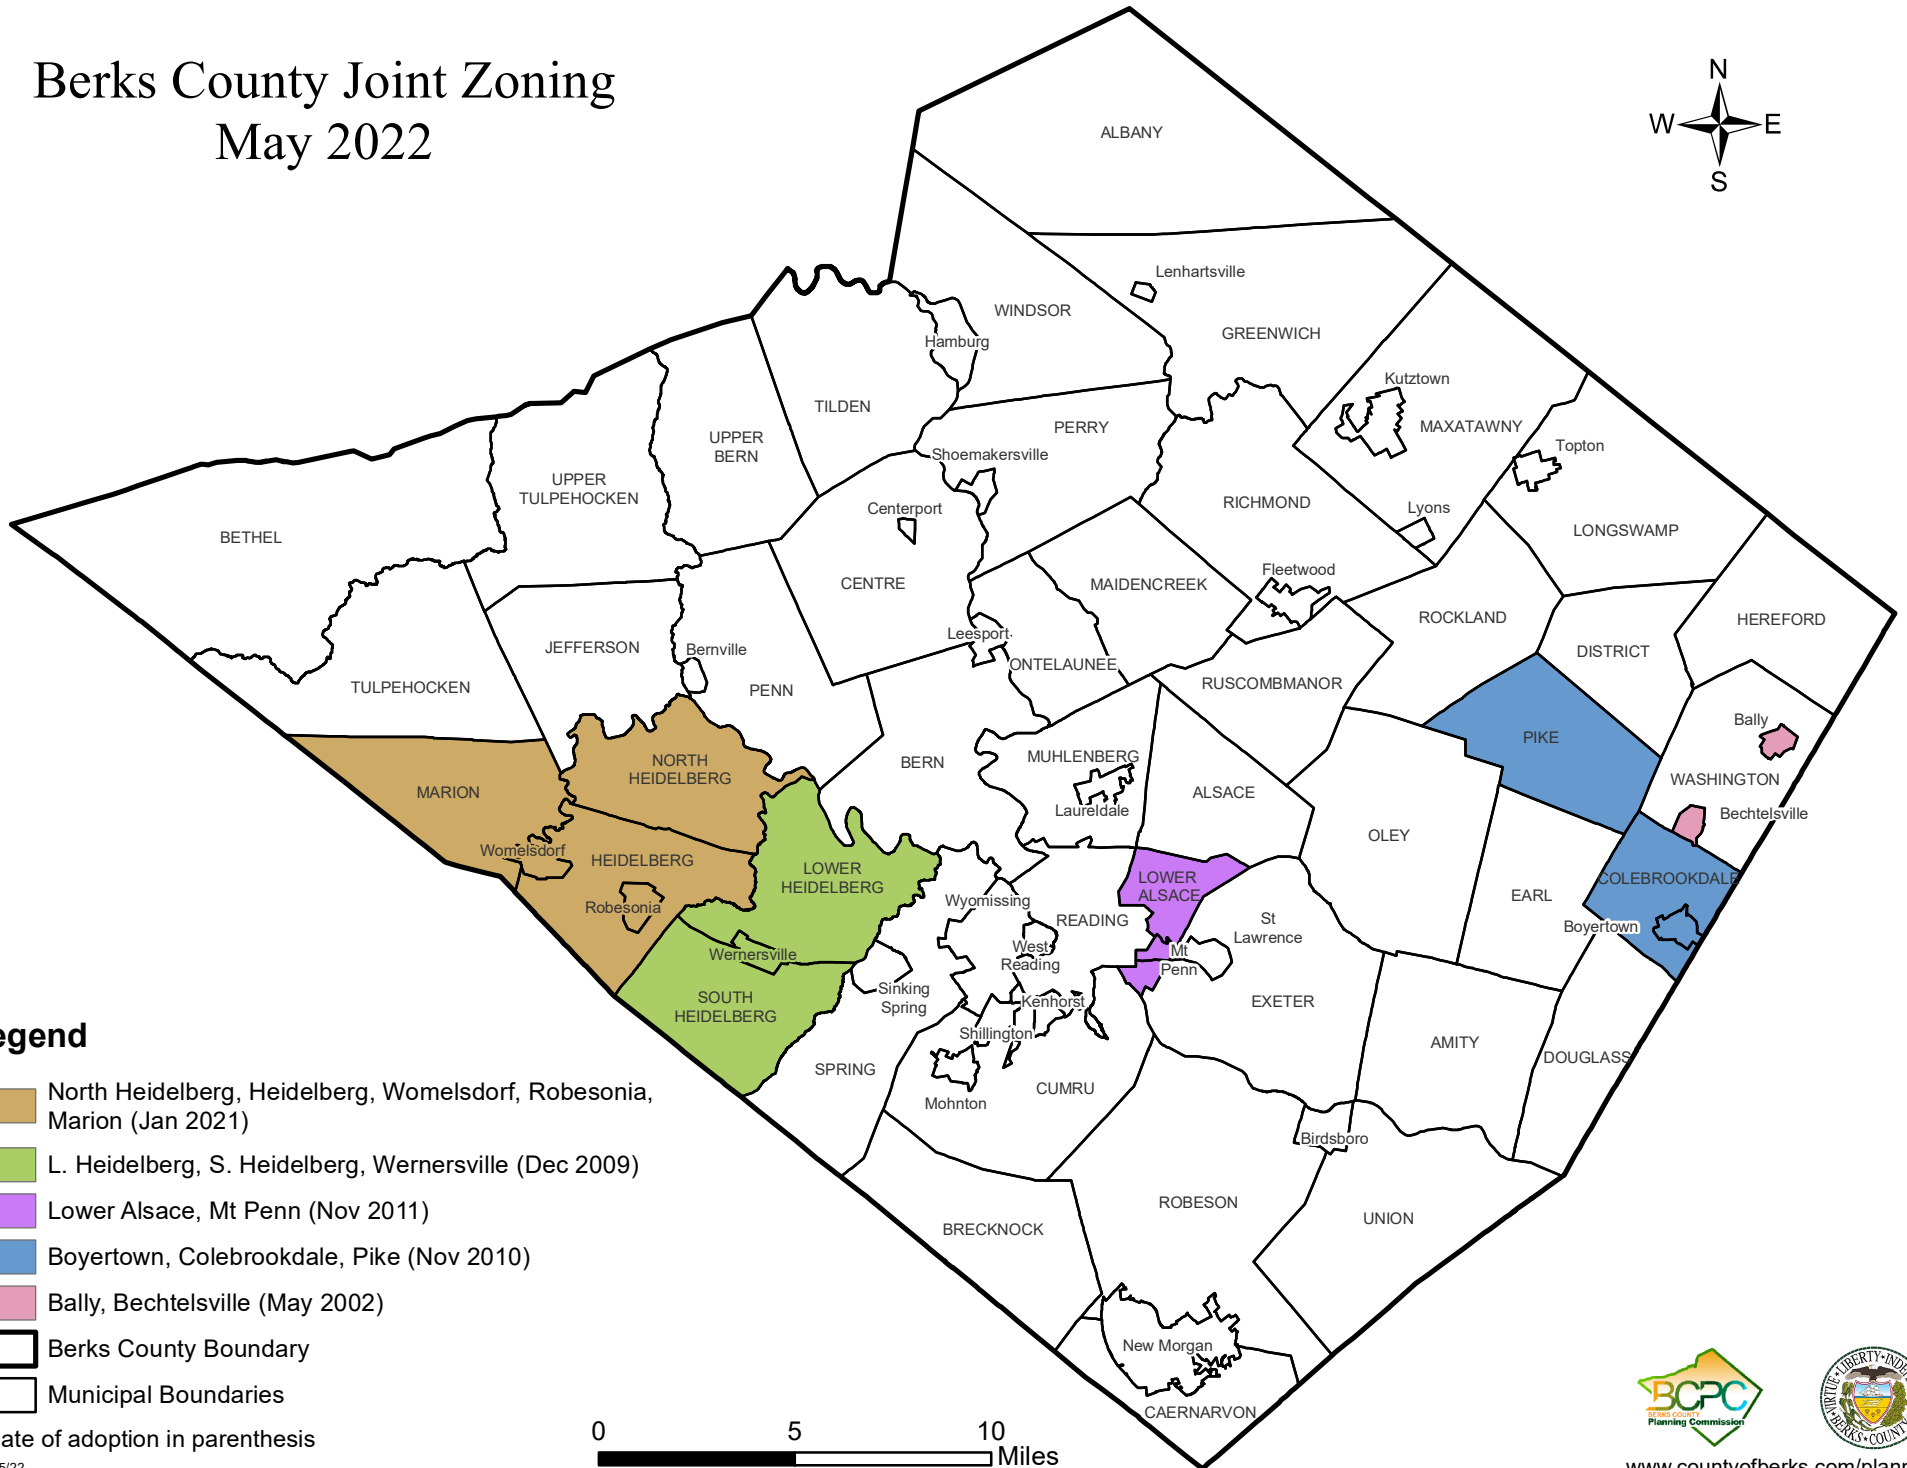

# Berks County Joint Zoning May 2022

## Legend

- North Heidelberg, Heidelberg, Womelsdorf, Robesonia, Marion (Jan 2021)
- L. Heidelberg, S. Heidelberg, Wernersville (Dec 2009)
- Lower Alsace, Mt Penn (Nov 2011)
- Boyertown, Colebrookdale, Pike (Nov 2010)
- Bally, Bechtelsville (May 2002)
- Berks County Boundary
- Municipal Boundaries