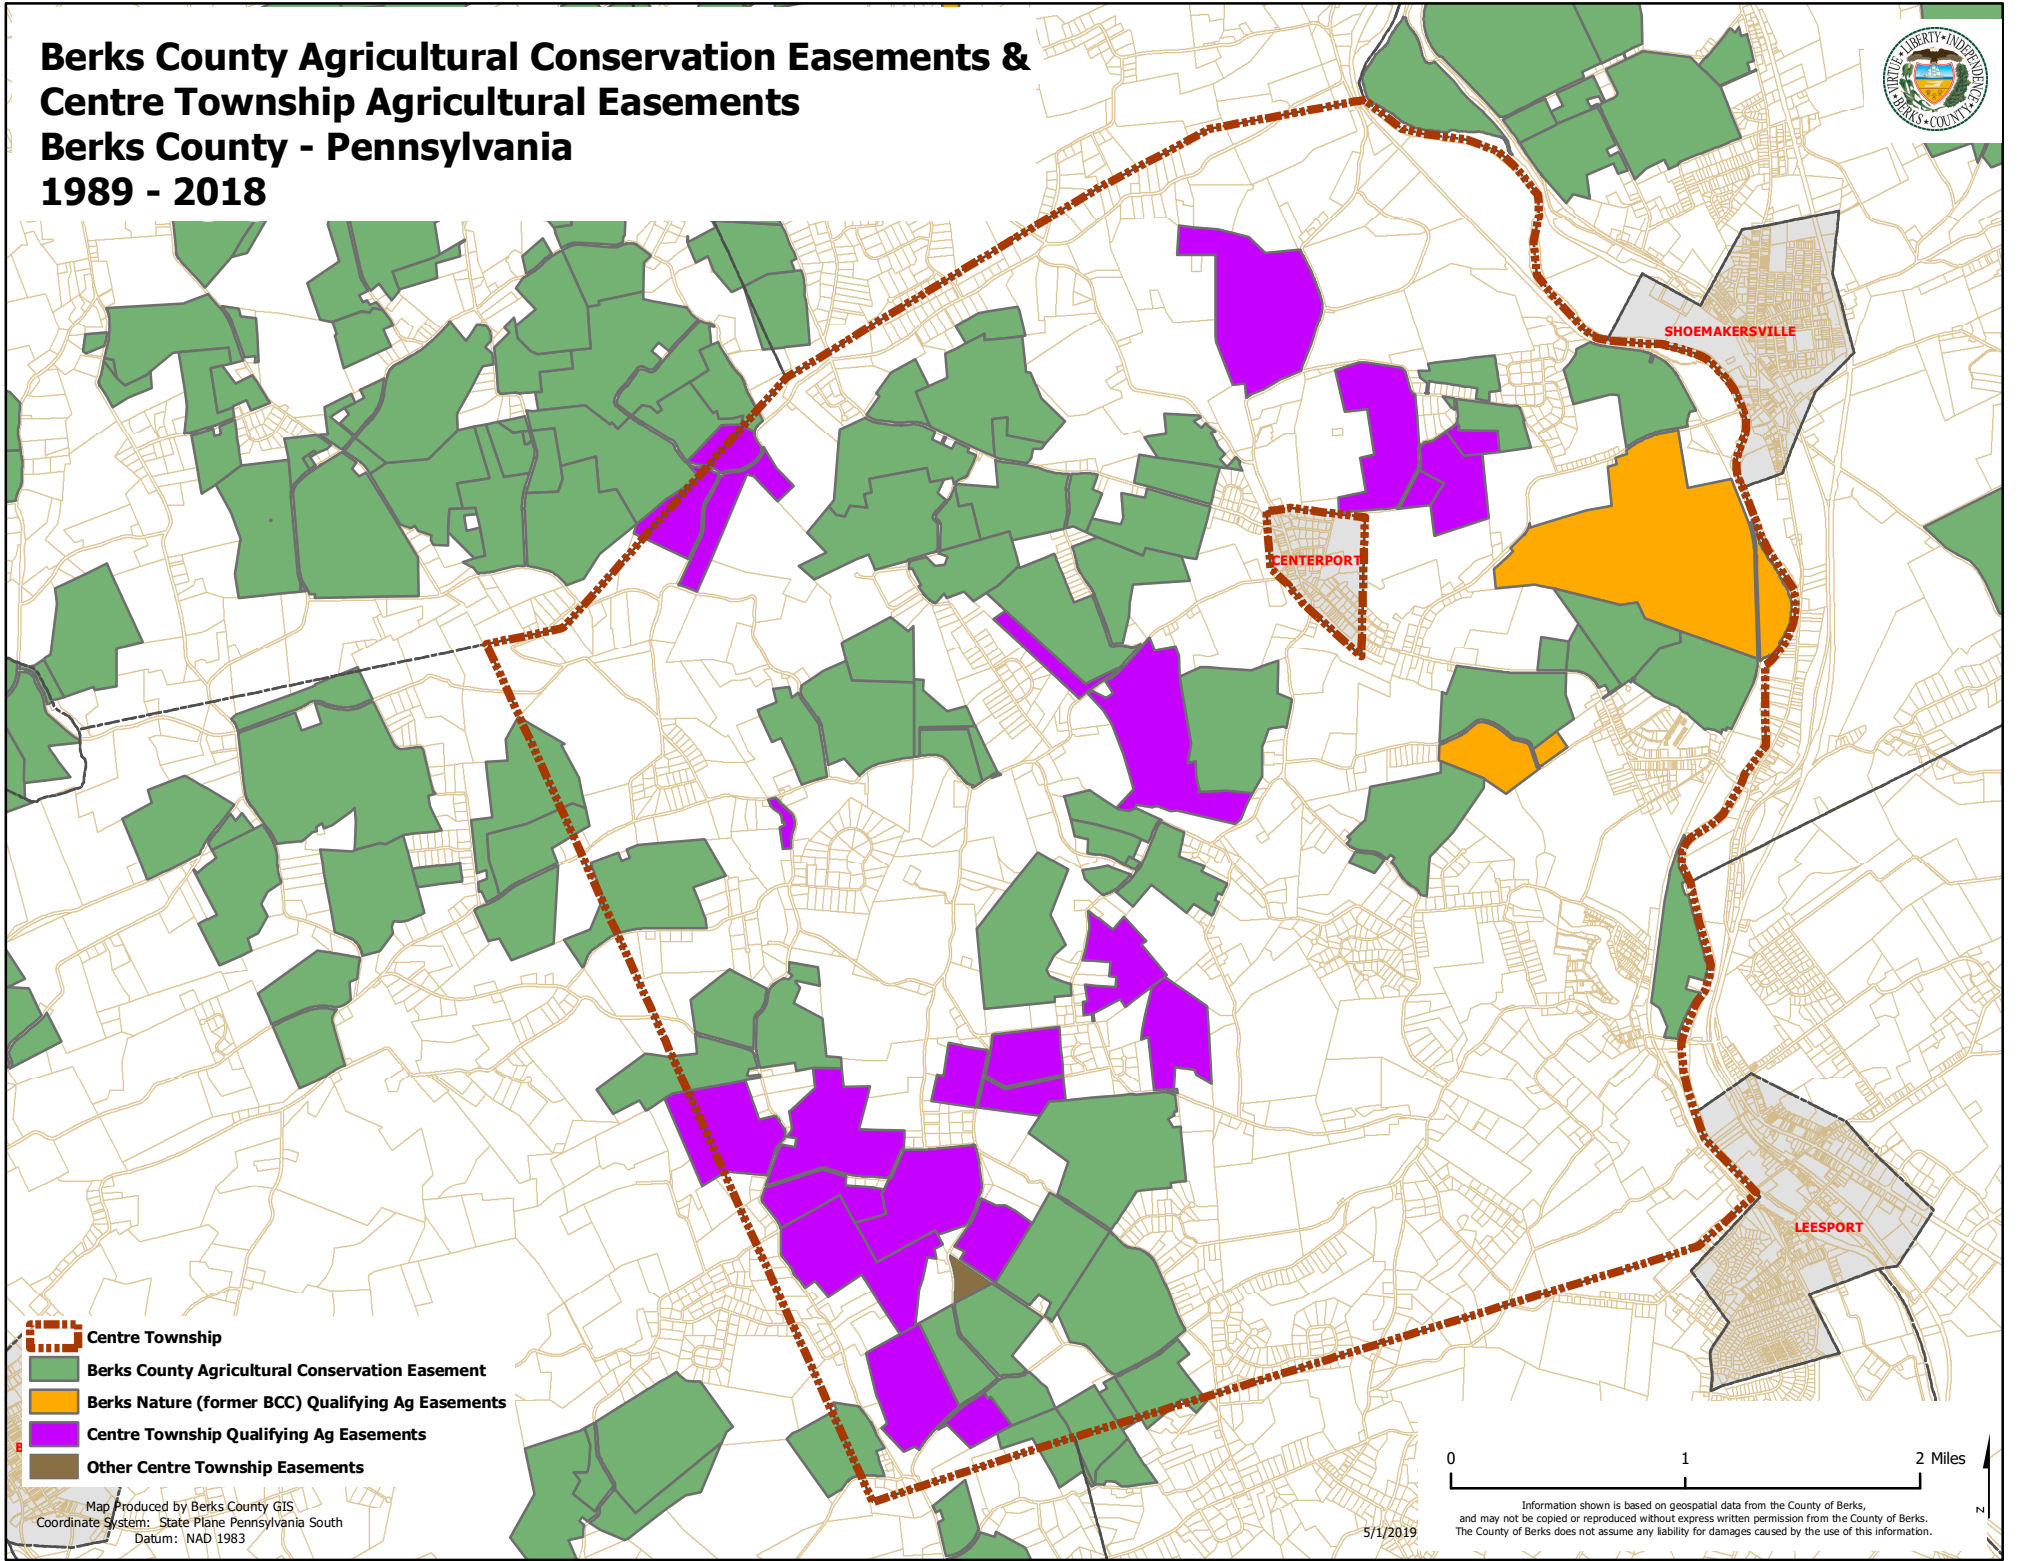

Berks County Agricultural Conservation Easements & Centre Township Agricultural Easements

Berks County - Pennsylvania

1989 - 2018

- Centre Township
- Berks County Agricultural Conservation Easement
- Berks Nature (former BCC) Qualifying Ag Easements
- Centre Township Qualifying Ag Easements
- Other Centre Township Easements

Map Produced by Berks County GIS
Coordinate System: State Plane Pennsylvania South
Datum: NAD 1983

5/1/2019