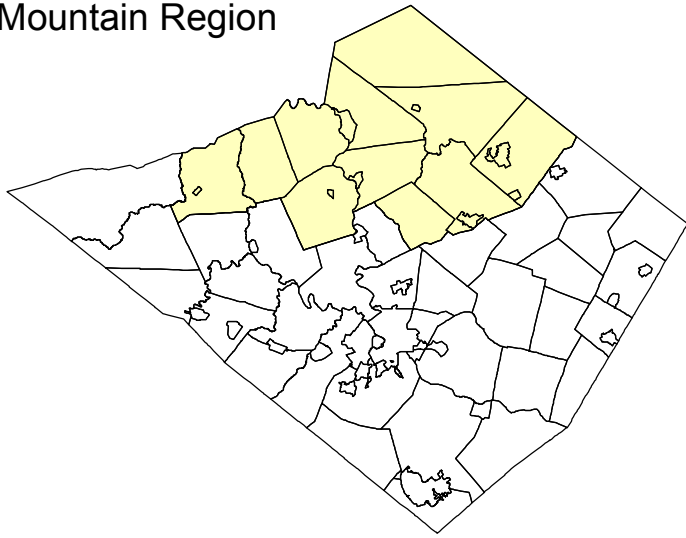

Hawk Mountain Region

Sewer and Water Regionalization Update  
February 2015

**Public Sewer  
Service Areas**

**Hawk Mountain Region**

**Legend**

-  Existing Public Sewer
-  Proposed Public Sewer
-  Hawk Mountain Boundary
-  Municipal Boundaries
-  Interstate
-  US Route
-  State Route
-  Roads

Source: Berks County Planning Commission, BCWSA, Berks County GIS, Berks County Department of Emergency Services, local municipalities  
Map created by: Berks County Planning Commission

BAB 2/15