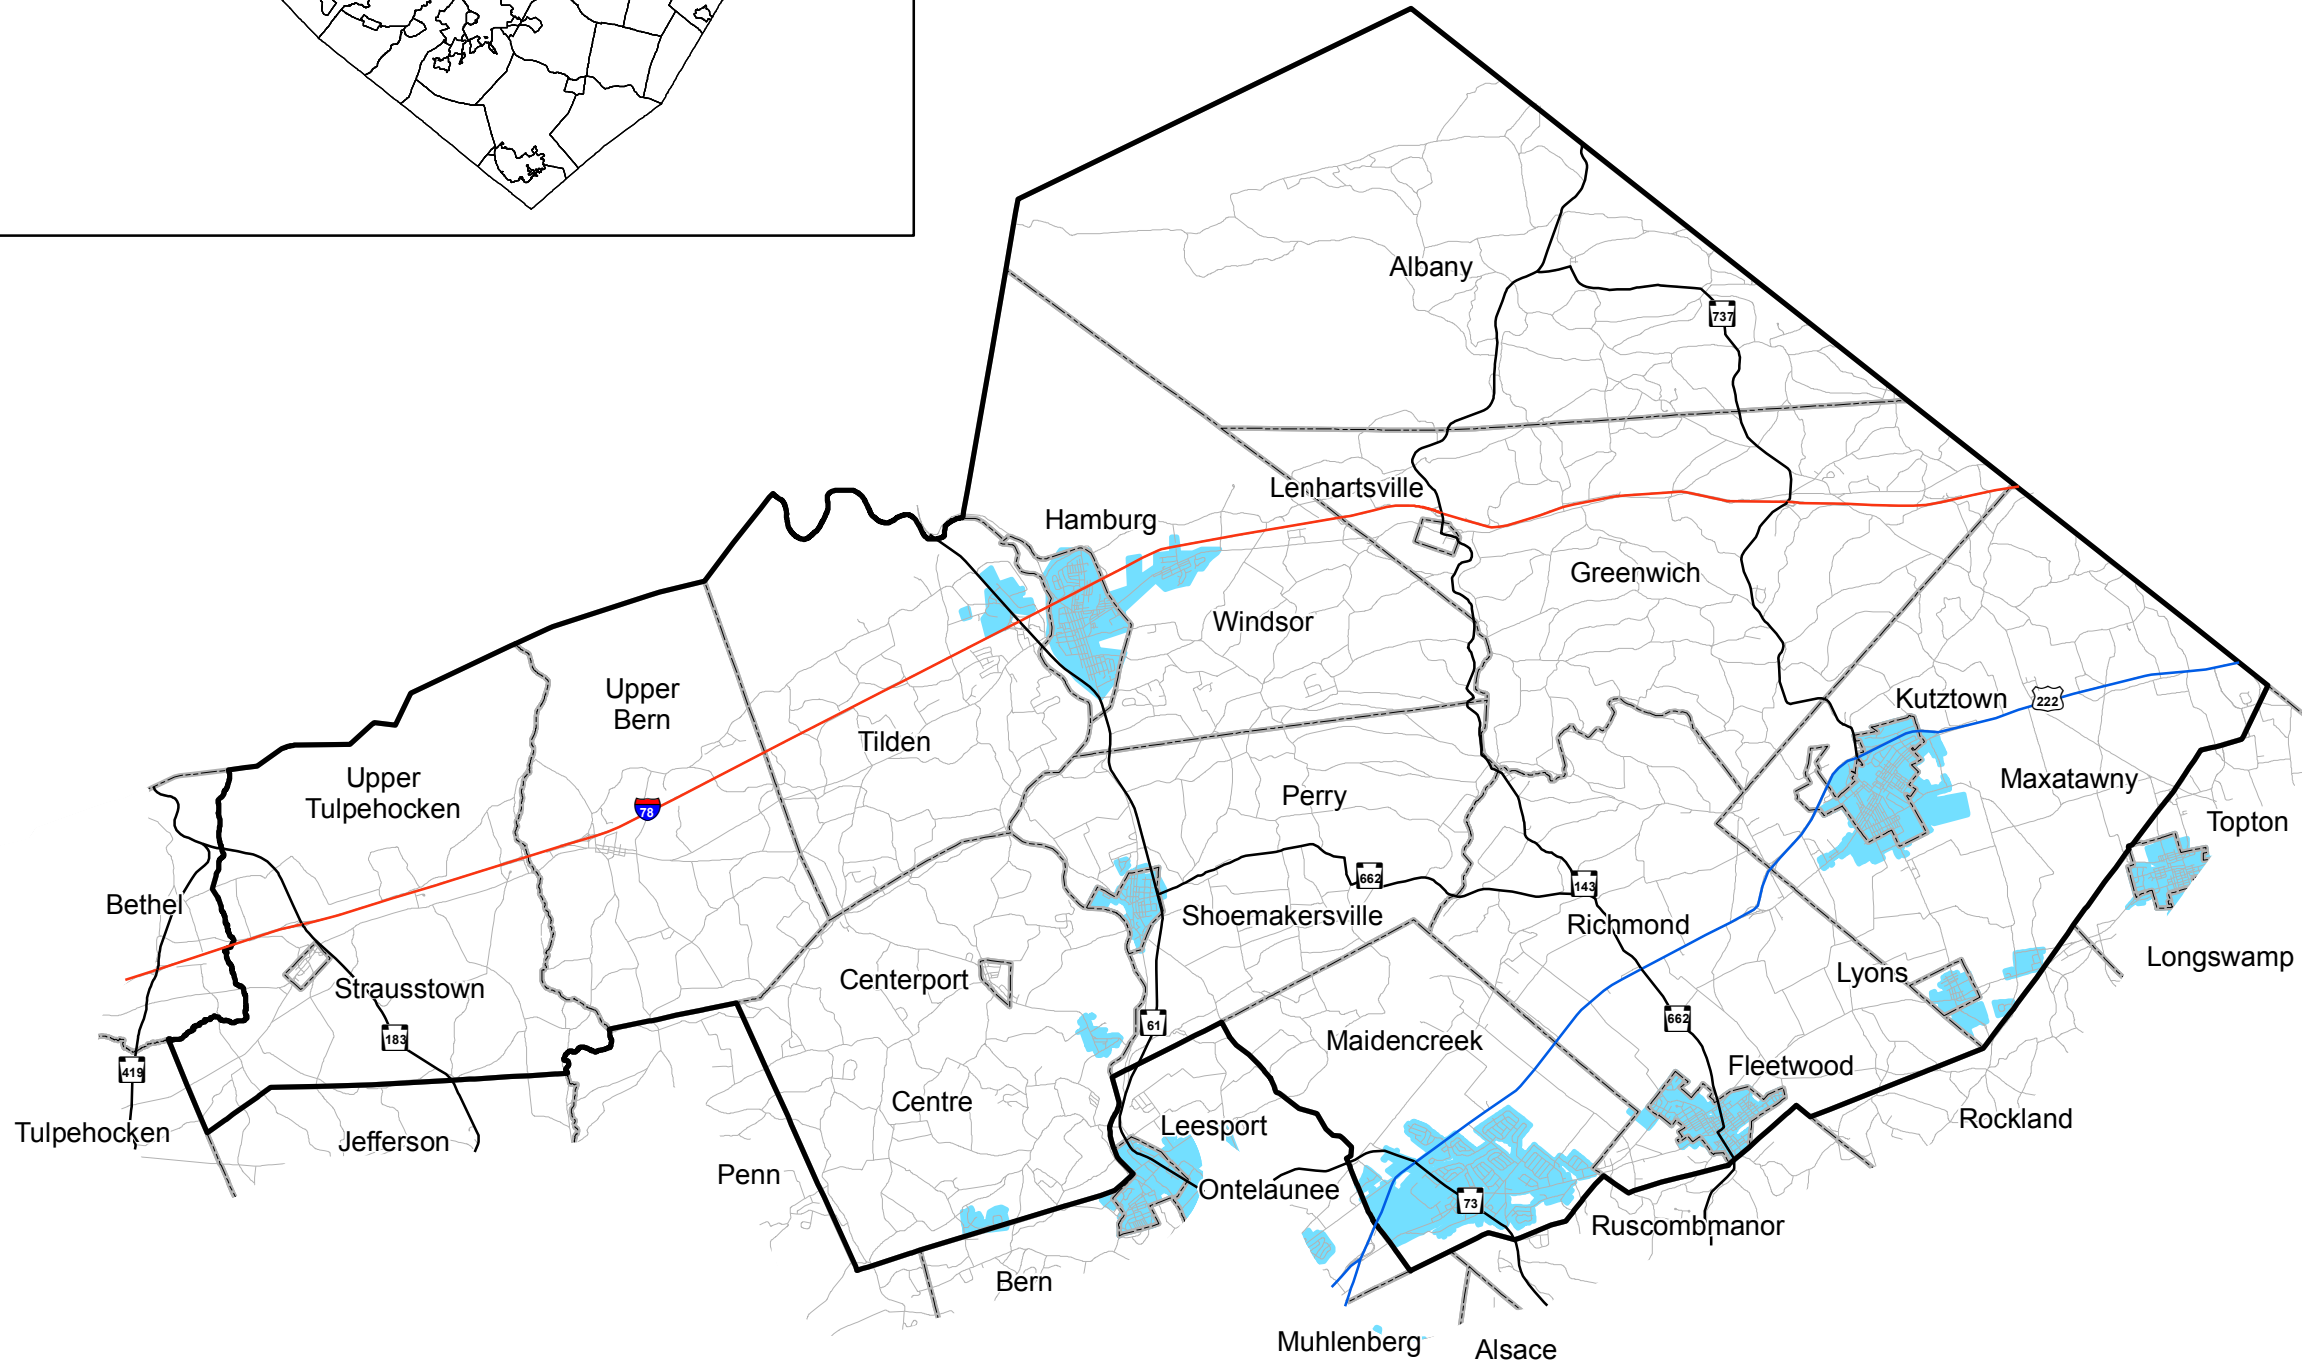

Hawk Mountain Region

Sewer and Water Regionalization Map Update
December 2012

Public Water Service Areas

Hawk Mountain Region

Legend

- Existing Public Water
- Hawk Mountain Boundary
- Municipal Boundaries
- Interstate
- US Route
- State Route
- Roads

Source: Berks County Planning Commission, Berks County GIS,
Berks County Department of Emergency Services, DEP, local municipalities
Map created by: Berks County Planning Commission

BAB 2/13

www.countyofberks.com/planning