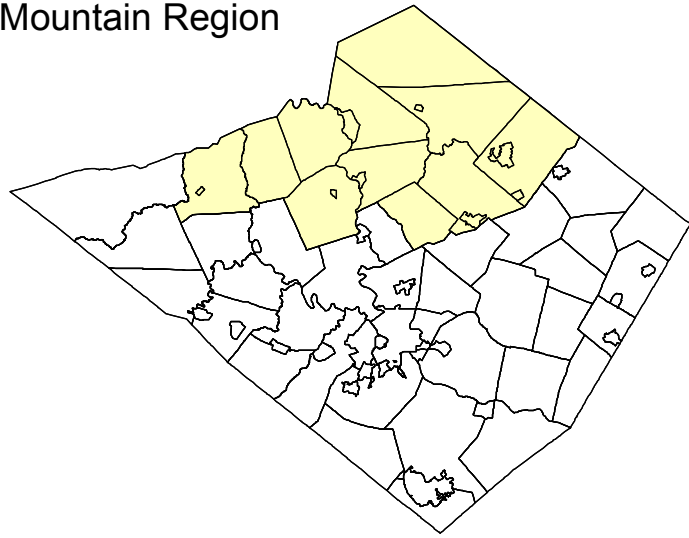

Hawk Mountain Region

Sewer and Water Regionalization Map Update  
December 2012

**Public Sewer  
Service Areas**

**Hawk Mountain Region**

**Legend**

- Existing Public Sewer
- Proposed Public Sewer
- Hawk Mountain Boundary
- Municipal Boundaries
- Interstate
- US Route
- State Route
- Roads

Source: Berks County Planning Commission, Berks County GIS, Berks County Department of Emergency Services, DEP, local municipalities  
Map created by: Berks County Planning Commission

BAB 2/13

[www.countyofberks.com/planning](http://www.countyofberks.com/planning)