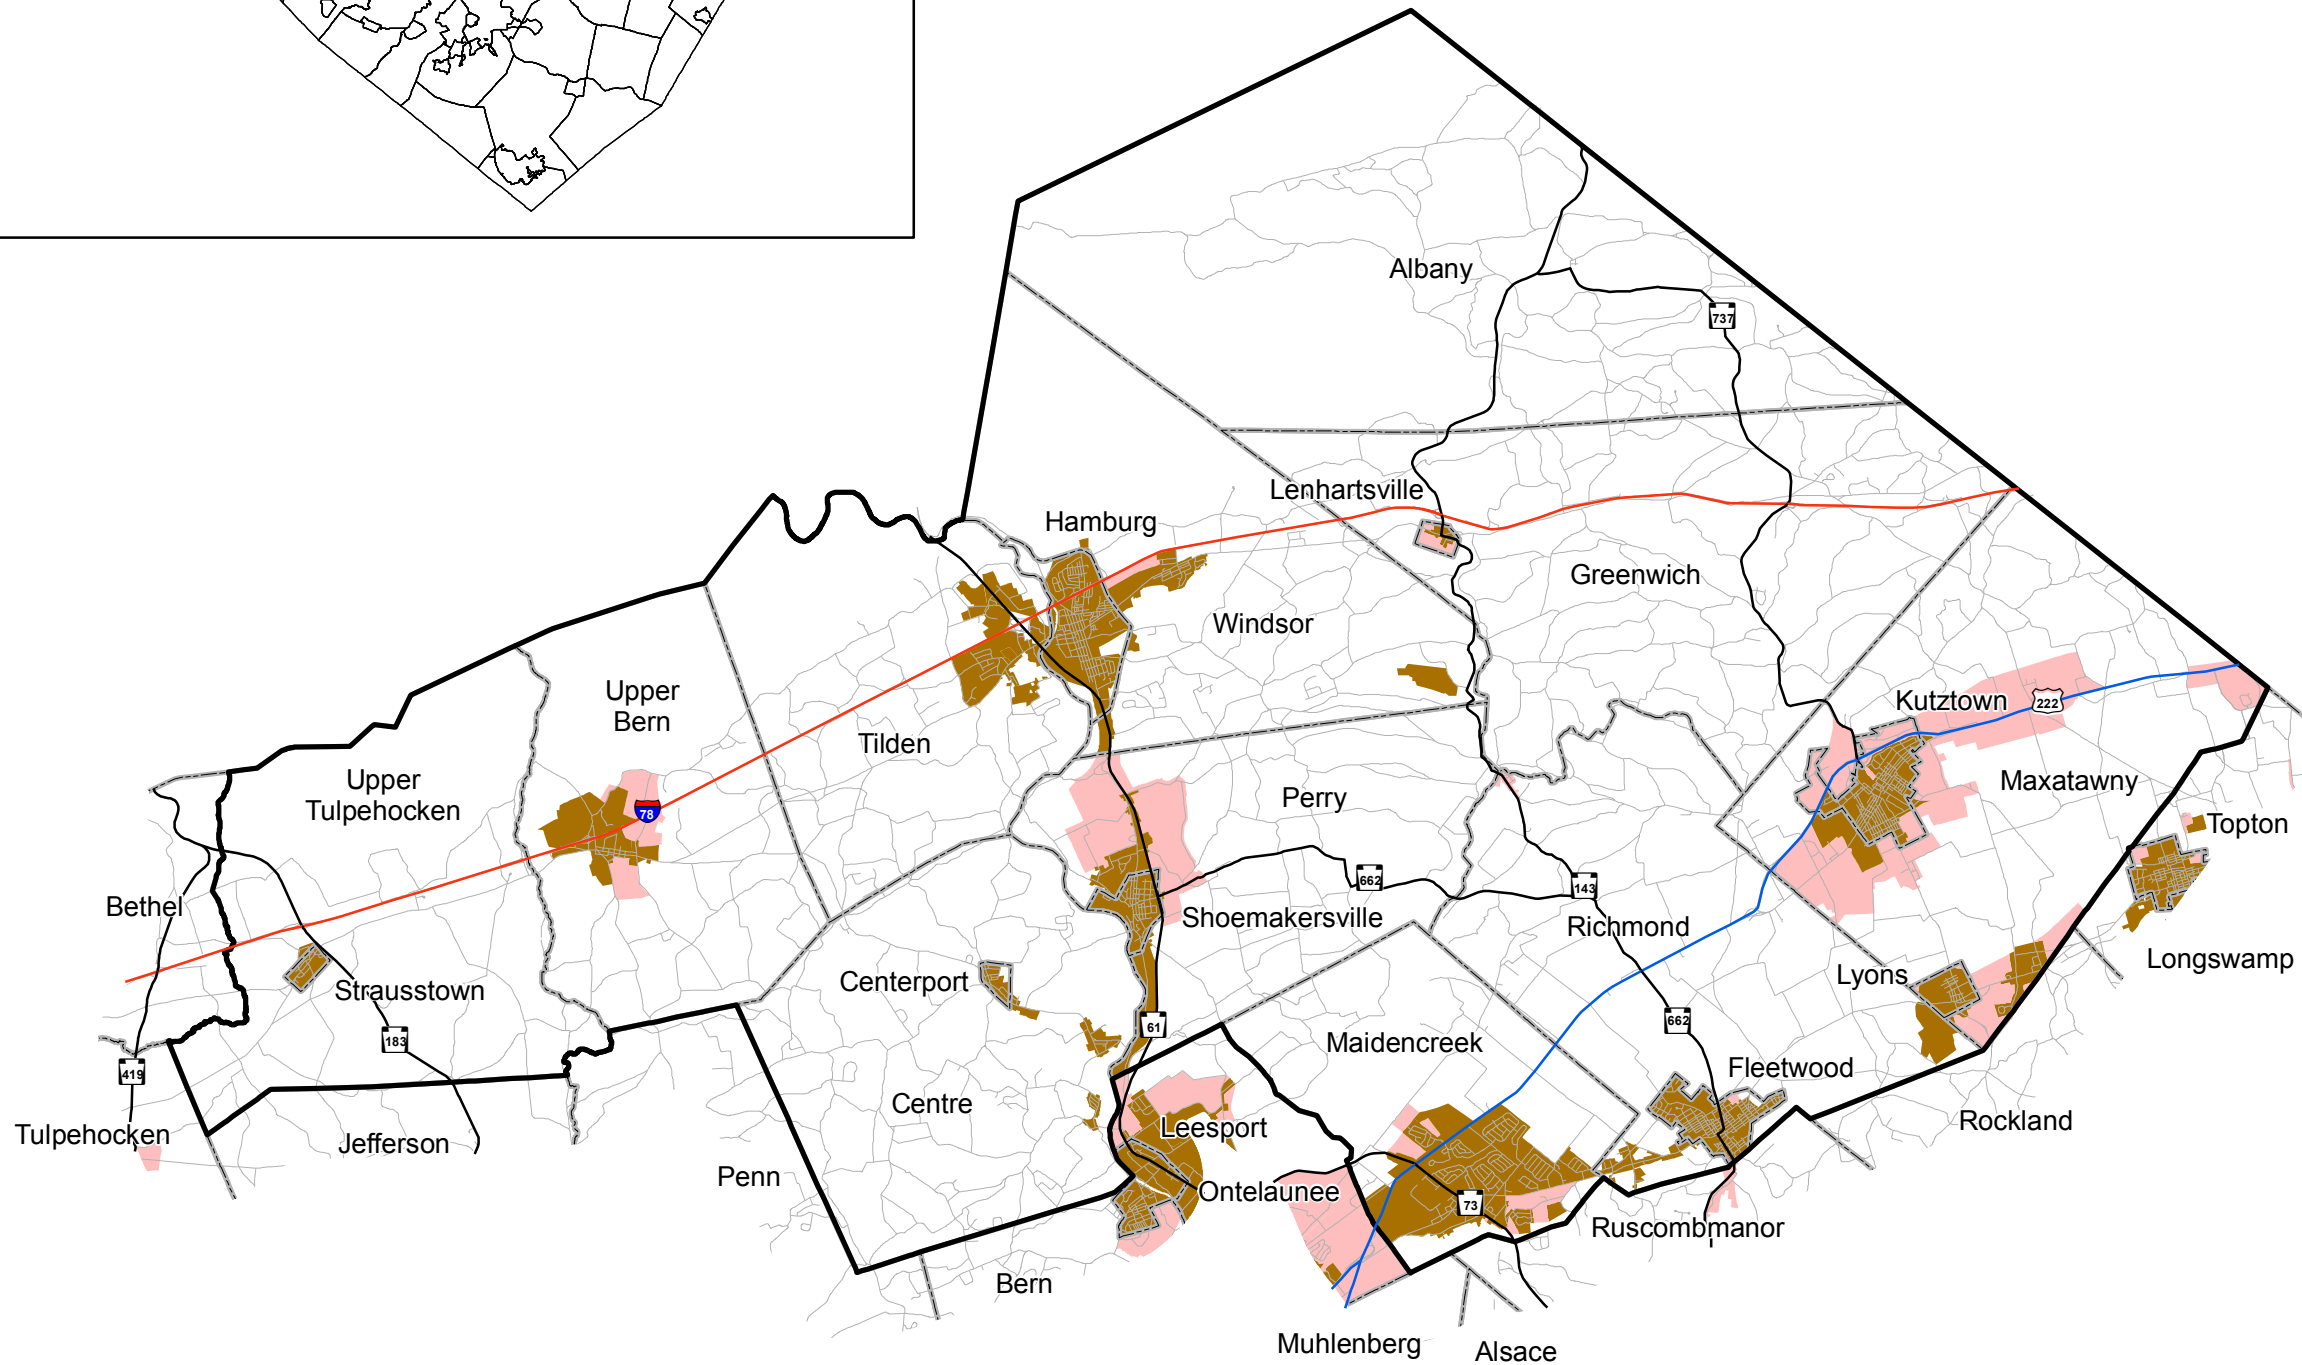

Hawk Mountain Region

Sewer and Water Regionalization Map Update  
December 2012

**Public Sewer  
Service Areas**

**Hawk Mountain Region**

**Legend**

- Existing Public Sewer
- Proposed Public Sewer
- Hawk Mountain Boundary
- Municipal Boundaries
- Interstate
- US Route
- State Route
- Roads

Source: Berks County Planning Commission, Berks County GIS, Berks County Department of Emergency Services, DEP, local municipalities  
Map created by: Berks County Planning Commission

BAB 2/13

[www.countyofberks.com/planning](http://www.countyofberks.com/planning)