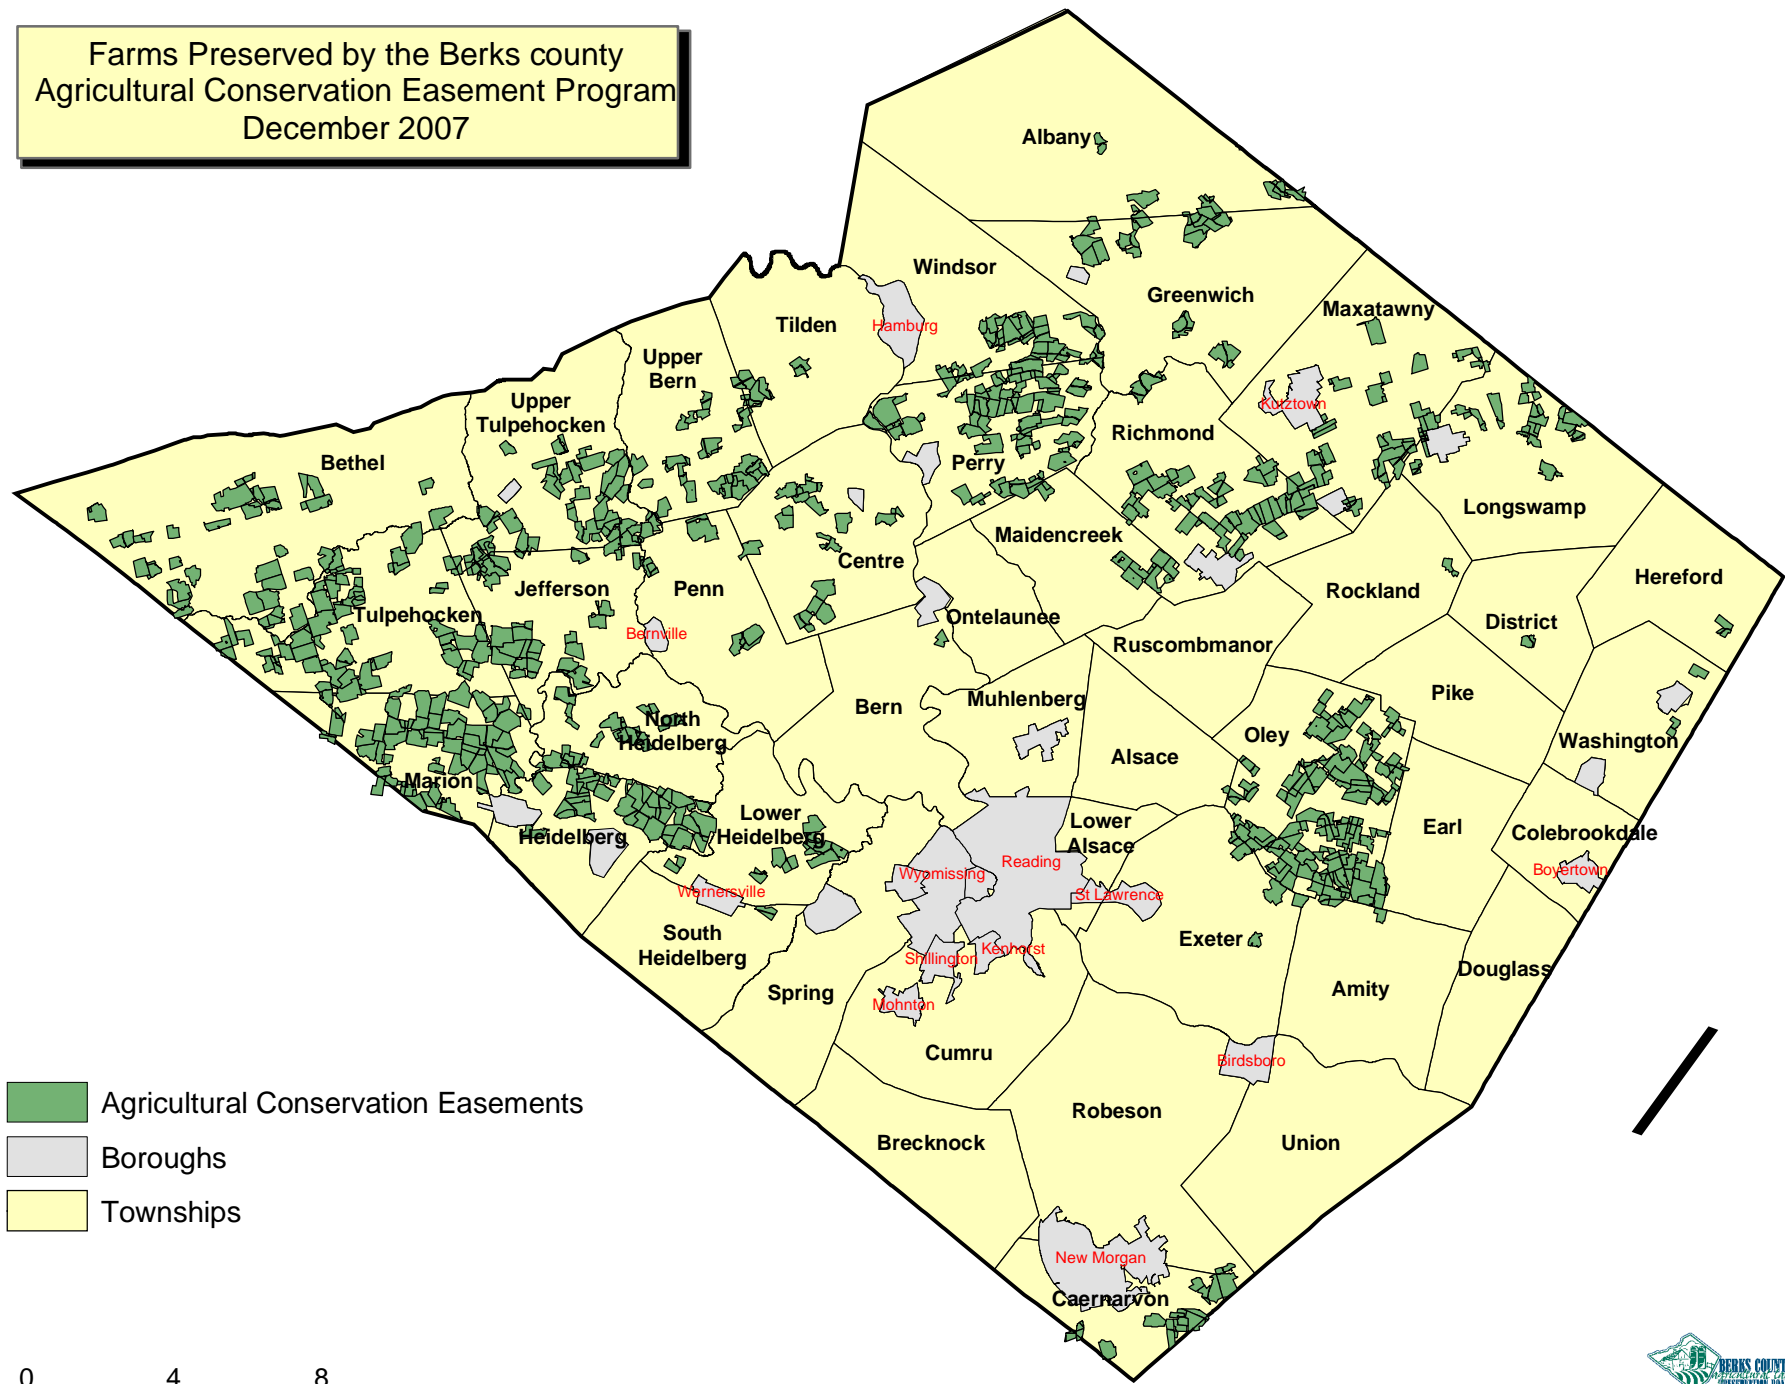

Farms Preserved by the Berks county
Agricultural Conservation Easement Program
December 2007

0 4 8 Miles