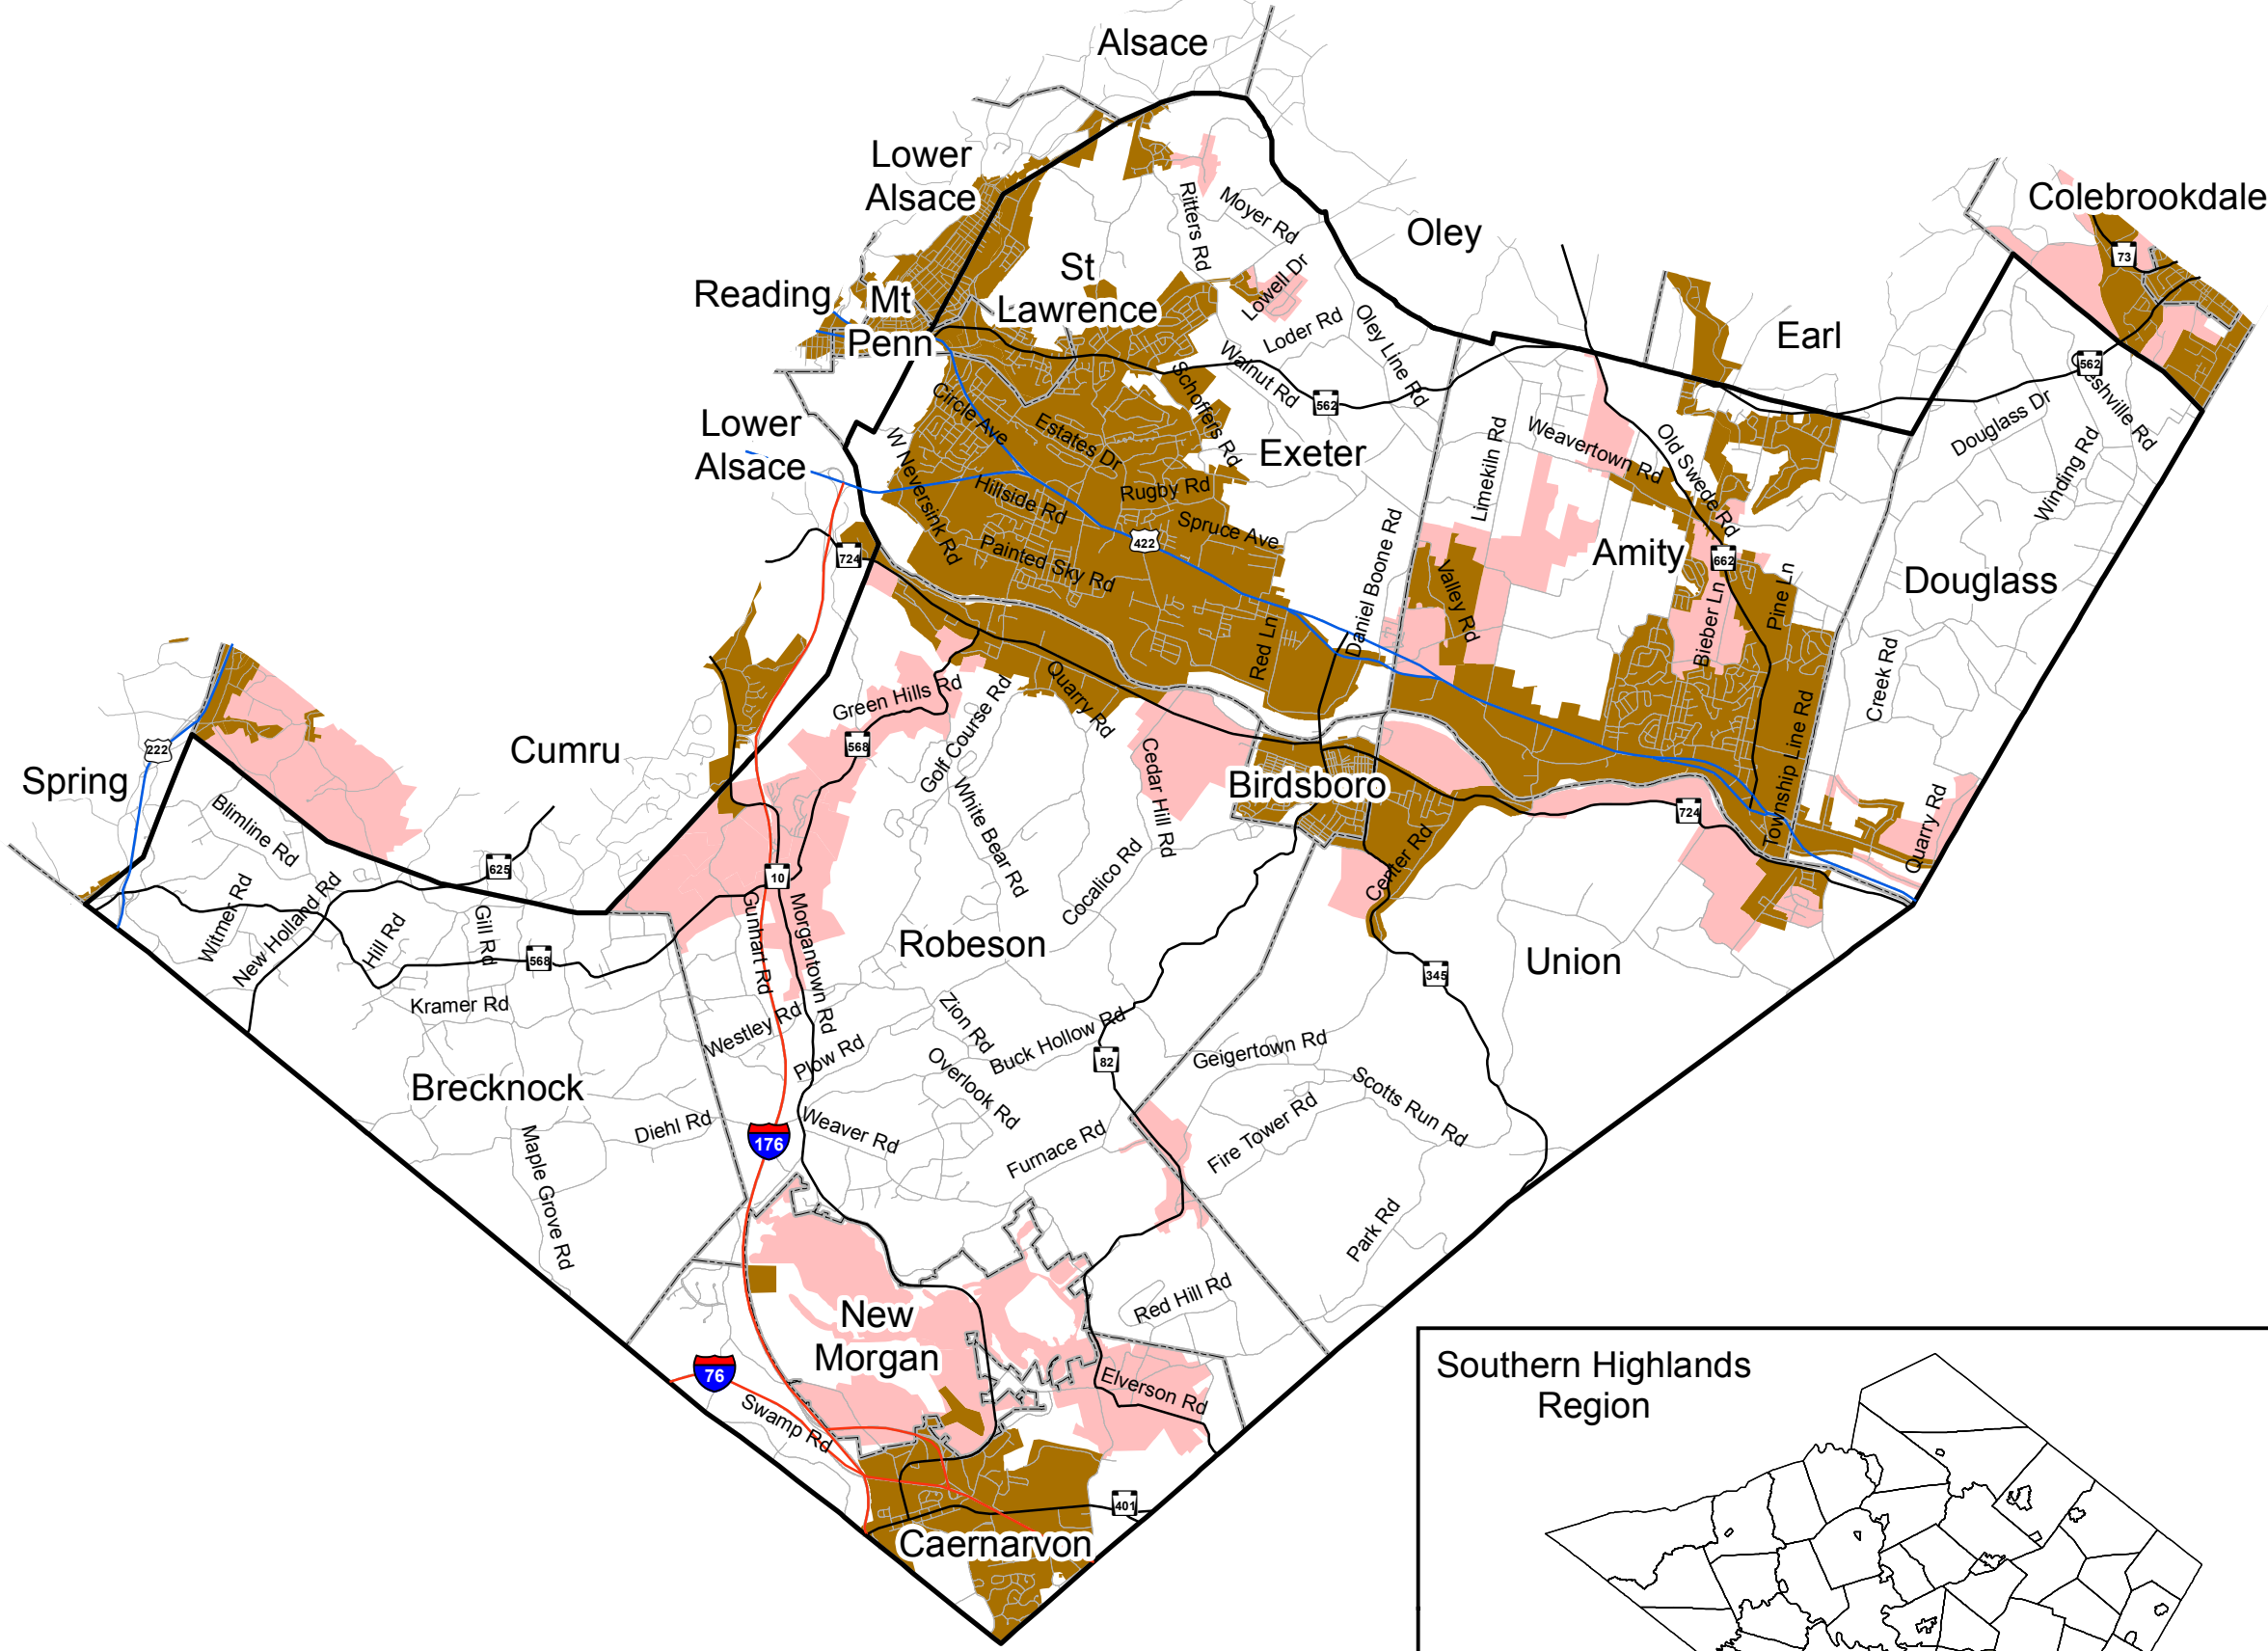

# Public Sewer Service Areas

## Southern Highlands Region

### Legend

- Existing Public Sewer
- Proposed Public Sewer
- Southern Highlands Boundary
- Municipal Boundaries
- Interstate
- US Route
- State Route
- Roads

Source: Berks County Planning Commission, Berks County GIS, Berks County Department of Emergency Services, DEP, local municipalities  
Map created by: Berks County Planning Commission